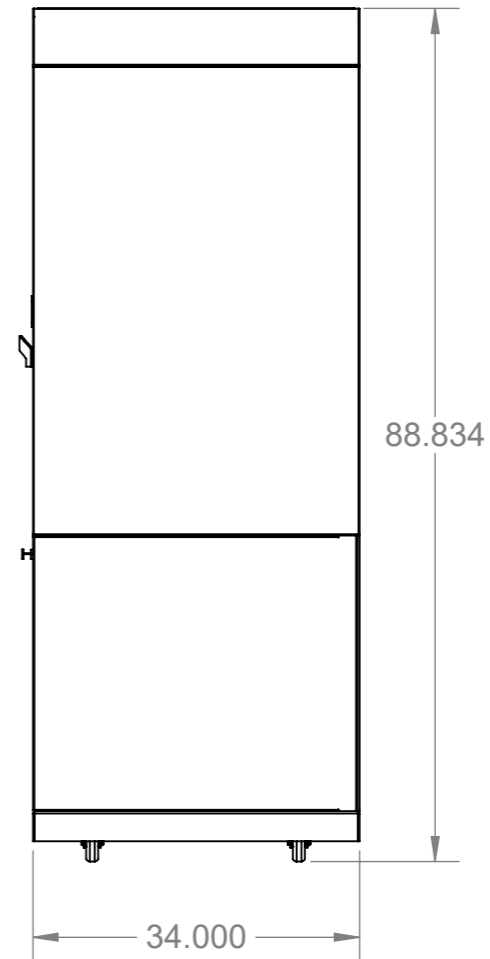

SHOP DRAWINGS

PROJECT NAME: Cart Cafe

PART DESC.: Starbucks Cart Cafe - Warming Tower Cart

DRAWING TYPE:

CUSTOMER: Starbucks

PART NO.: PVC10-SBUX-CAFE-TWW1

FILENAME: PVC10-SBUX-CAFE-TWW1 CLR

PREPARED BY: rlee

Date: 6/4/2020

DWG. NO.
TWW1

SIZE	REV	DATE LAST MODIFIED
A3	285	4/23/2020

SCALE: 1:20 **SHEET** 1 of 1