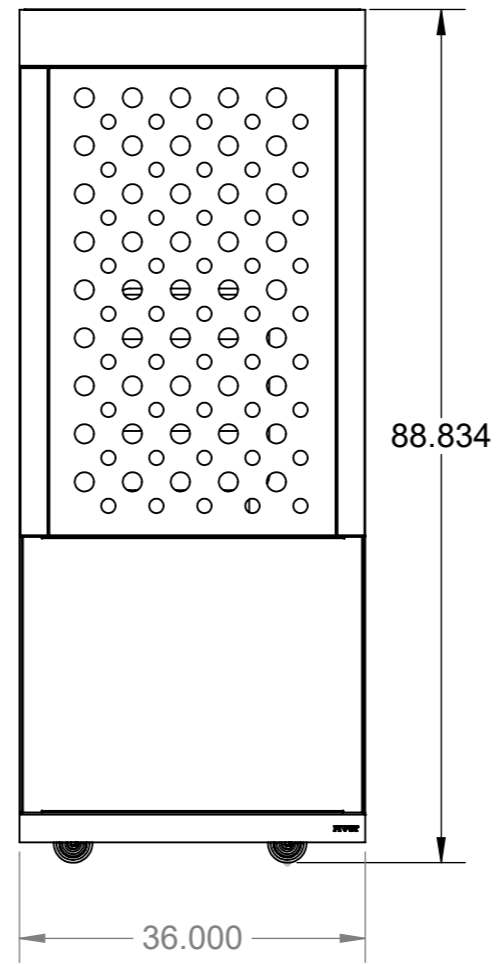

SHOP DRAWINGS

PROJECT NAME: Cart Cafe

PART DESC.: Starbucks Cart Cafe - Warming Tower Cart

DRAWING TYPE:

CUSTOMER: Starbucks

PART NO.: PVC10-SBUX-CAFE-TWW1

FILENAME: PVC10-SBUX-CAFE-TWW1 CLR

PREPARED BY: rlee

Date: 6/4/2020

DWG. NO.
TWW1

SIZE	REV	DATE LAST MODIFIED
A3	285	4/23/2020

SCALE: 1:20 **SHEET** 1 of 1