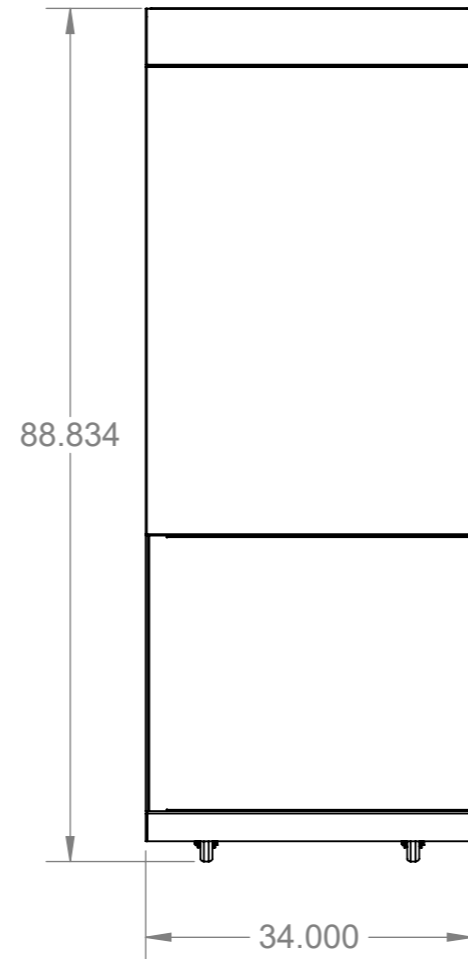

SHOP DRAWINGS

PROJECT NAME: Cart Cafe

PART DESC.: Starbucks Cart Cafe - Warming Tower Cart

DRAWING TYPE:

CUSTOMER: Starbucks

PART NO.: PVC10-SBUX-CAFE-TWW1

FILENAME: PVC10-SBUX-CAFE-TWW1 CLR

PREPARED BY: rlee

Date: 6/4/2020

DWG. NO.
TWW1

SIZE	REV	DATE LAST MODIFIED
A3	285	4/23/2020

SCALE: 1:20 **SHEET** 1 of 1