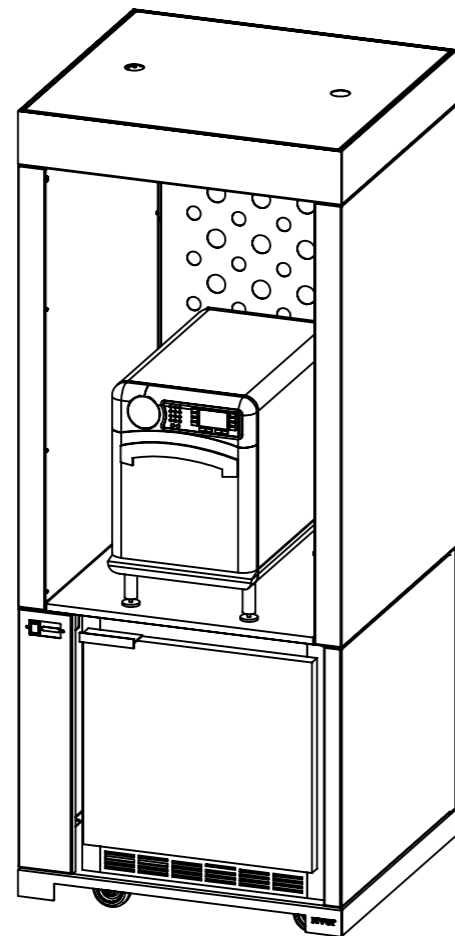

SHOP DRAWINGS

PROJECT NAME: Cart Cafe

PART DESC.: Starbucks Cart Cafe - Warming Tower Cart

DRAWING TYPE:

CUSTOMER: Starbucks

PART NO.: PVC10-SBUX-CAFE-TWW1

FILENAME: PVC10-SBUX-CAFE-TWW1 CLR

PREPARED BY: rlee

Date: 6/4/2020

DWG. NO.
TWW1

SIZE	REV	DATE LAST MODIFIED
A3	285	4/23/2020

SCALE: 1:20 **SHEET** 1 of 1