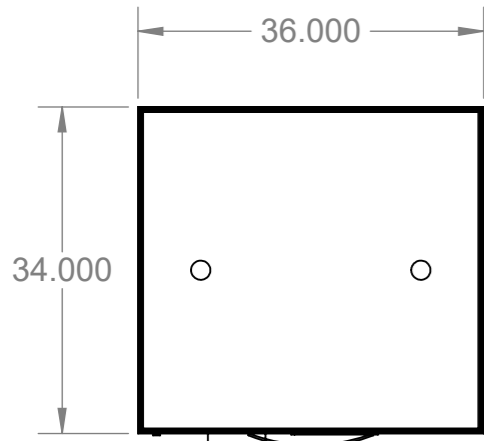

SHOP DRAWINGS

PROJECT NAME: Cart Cafe

PART DESC.: Starbucks Cart Cafe - Warming Tower Cart

DRAWING TYPE:

CUSTOMER: Starbucks

PART NO.: PVC10-SBUX-CAFE-TWW1

FILENAME: PVC10-SBUX-CAFE-TWW1 CLR

PREPARED BY: rlee

Date: 6/4/2020

DWG. NO.
TWW1

SIZE	REV	DATE LAST MODIFIED
A3	285	4/23/2020

SCALE: 1:20 **SHEET** 1 of 1