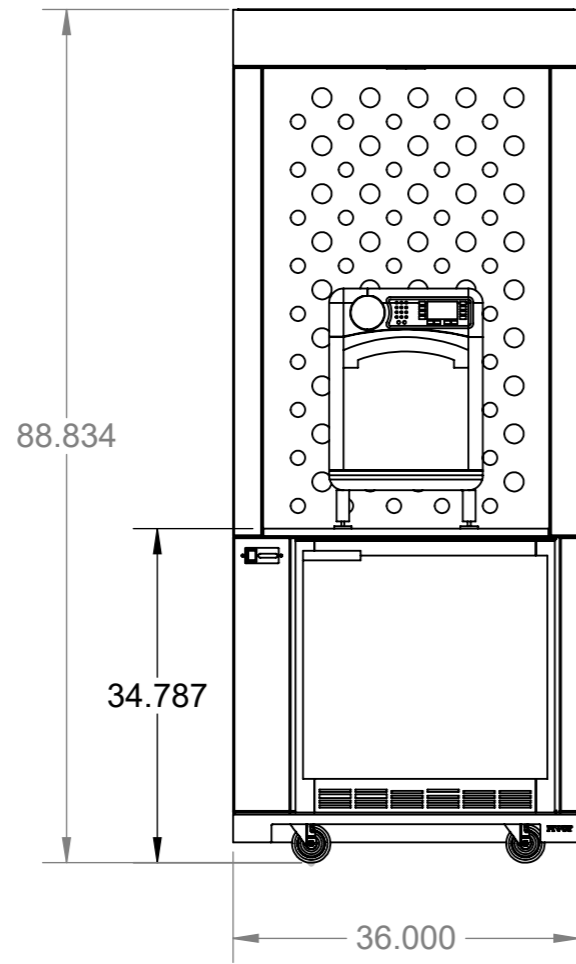

SHOP DRAWINGS

PROJECT NAME: Cart Cafe

PART DESC.: Starbucks Cart Cafe - Warming Tower Cart

DRAWING TYPE:

CUSTOMER: Starbucks

PART NO.: PVC10-SBUX-CAFE-TWW1

FILENAME: PVC10-SBUX-CAFE-TWW1 CLR

PREPARED BY: rlee

Date: 6/4/2020

DWG. NO.
TWW1

SIZE	REV	DATE LAST MODIFIED
A3	285	4/23/2020

SCALE: 1:20 **SHEET** 1 of 1