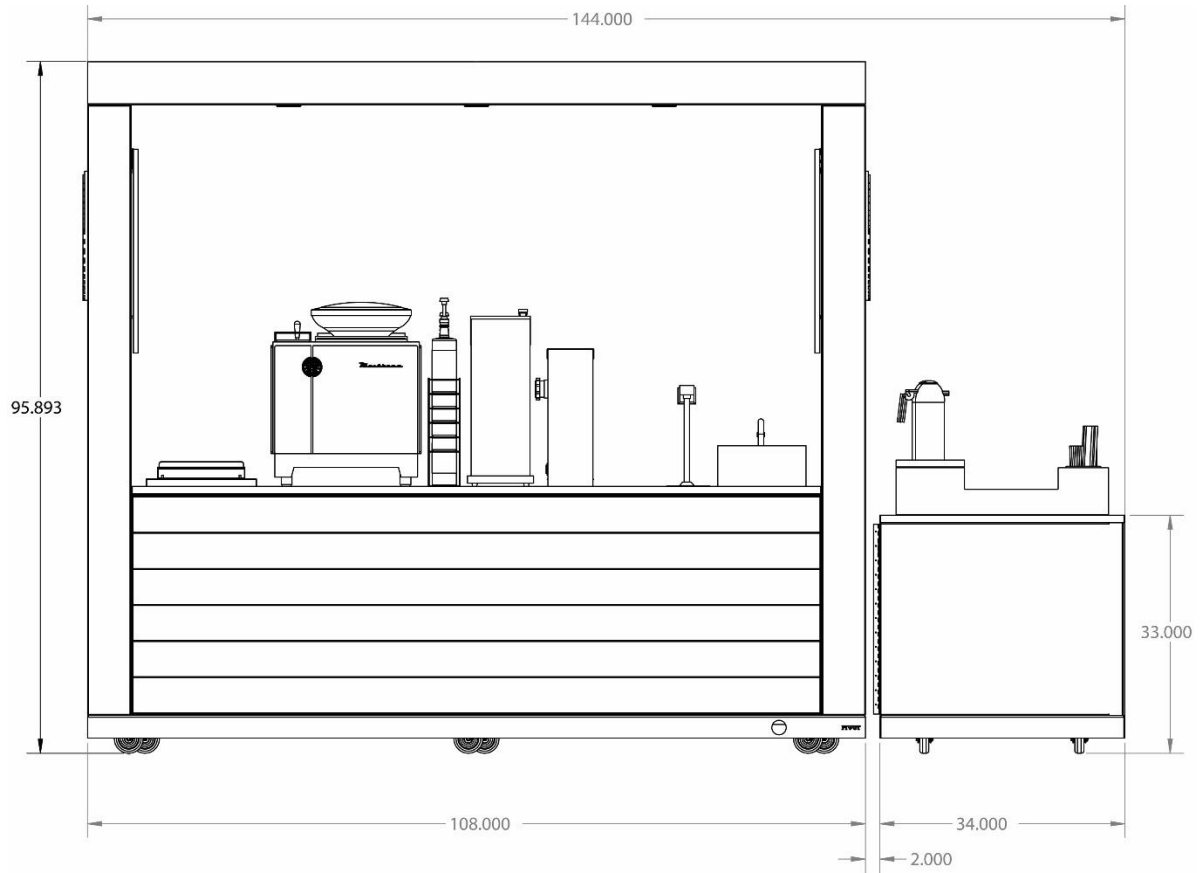

Specifications

The Starbucks® Standard Single Cart Café (PVKC300-SBUX-CAFE-SCF1) measures approximately 12 feet (144 inches) wide by 12 feet (144 inches) in length (9 feet) by 8 feet (95.893 inches) in height. Exact dimensions are shown below.

FRONT VIEW

LEFT VIEW

RIGHT VIEW

REAR VIEW

TOP VIEW