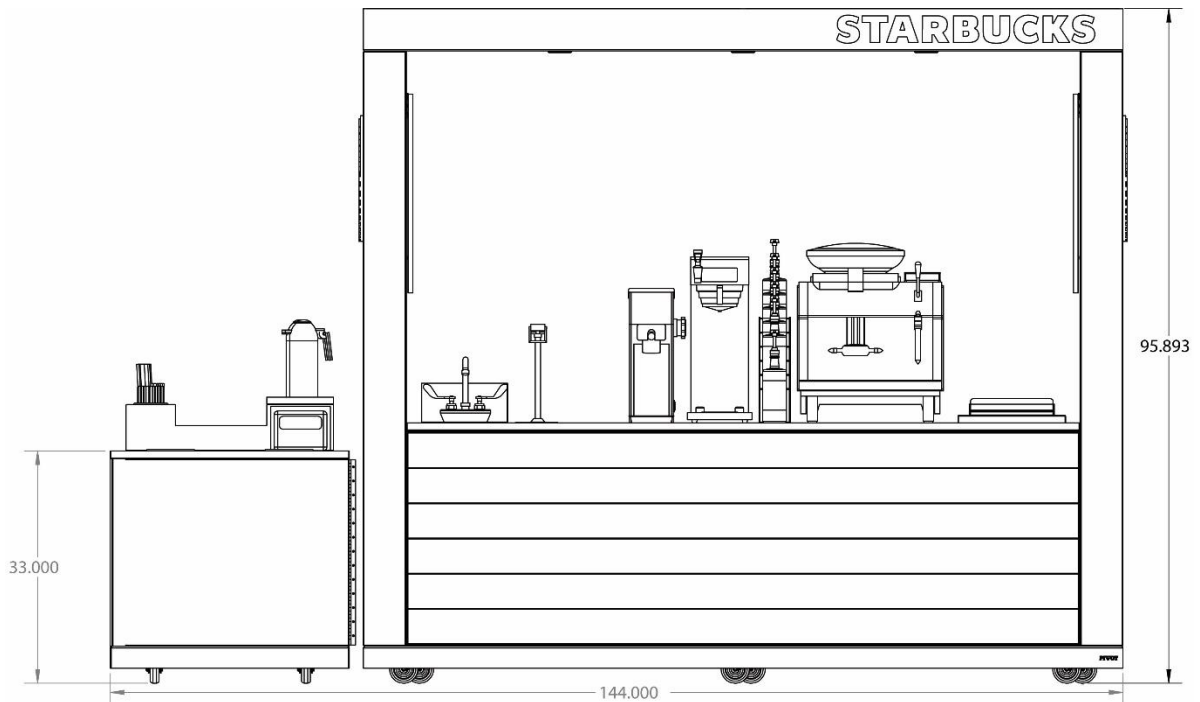

Cart Café Overview

The Starbucks® Standard Single Cart Café (PVKC300-SBUX-CAFE-SCF1) manufactured by PIVOT consists of three Carts: POS Front Cart (PVC10-SBUX-CAFE-POS1), Combo Brew/Espresso Rear Cart (PVC10-SBUX-CAFE-CMB1) and a Condiment Side Cart (PVC10-SBUX-CAFE-CND1).

Specifications

The Starbucks® Standard Single Cart Café (PVKC300-SBUX-CAFE-SCF1) measures approximately 12 feet (144 inches) wide by 12 feet (144 inches) in length (9 feet) by 8 feet (95.893 inches) in height. Exact dimensions are shown below.

FRONT VIEW

LEFT VIEW

RIGHT VIEW

REAR VIEW

TOP VIEW