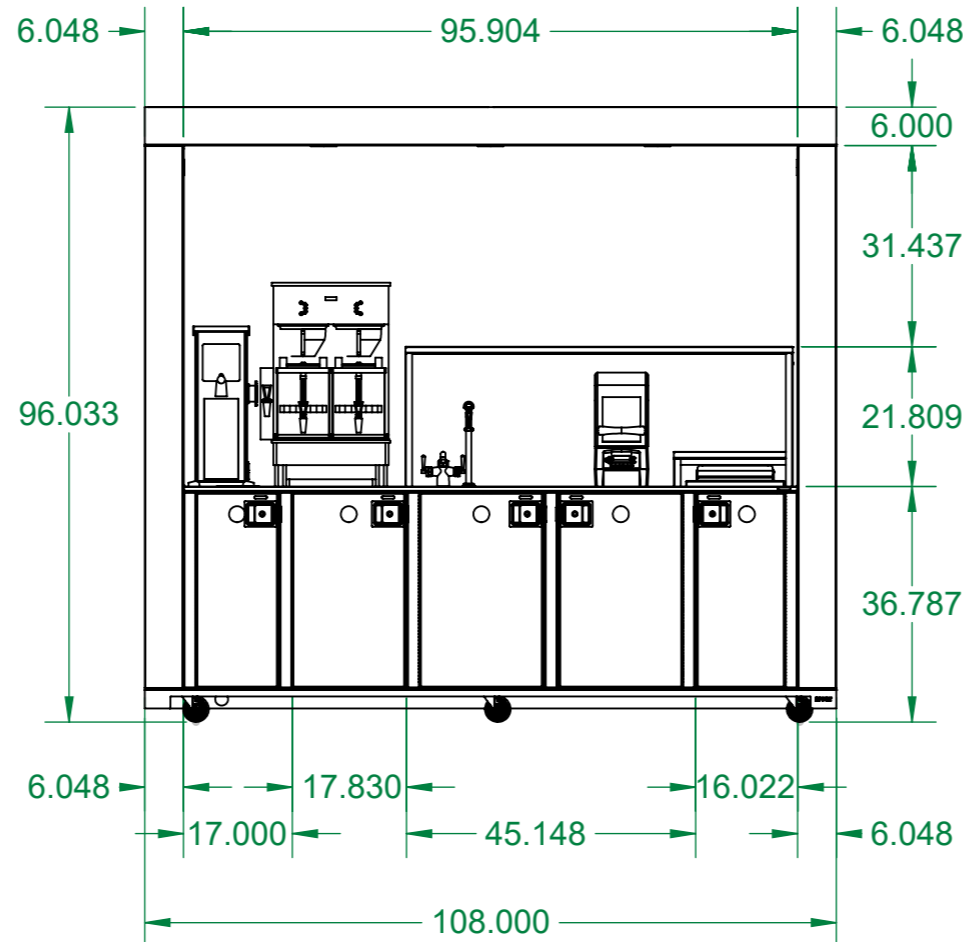

**REAR VIEW**

**TOP VIEW**

**ISOMETRIC VIEW**

**LEFT VIEW**

**FRONT VIEW**

**RIGHT VIEW**

**SHOP DRAWINGS**

**PROJECT NAME:** Enhanced Pop-Up Store  
**PART DESC.:** Starbucks - Enhanced Pop-Up Store - CBS1 Cart

**DRAWING TYPE:**

**CUSTOMER:** Starbucks  
**PART NO.:** PVC10-SBUX-CAFE-CBS1  
**FILENAME:** PVC10-SBUX-CAFE-CBS1 CLR

PREPARED BY: rlee

Date: 1/4/2023

DWG. NO. CBS1

SIZE	REV	DATE LAST MODIFIED
<b>A3</b>	425	1/4/2023

SCALE: 1:30 SHEET 1 of 1