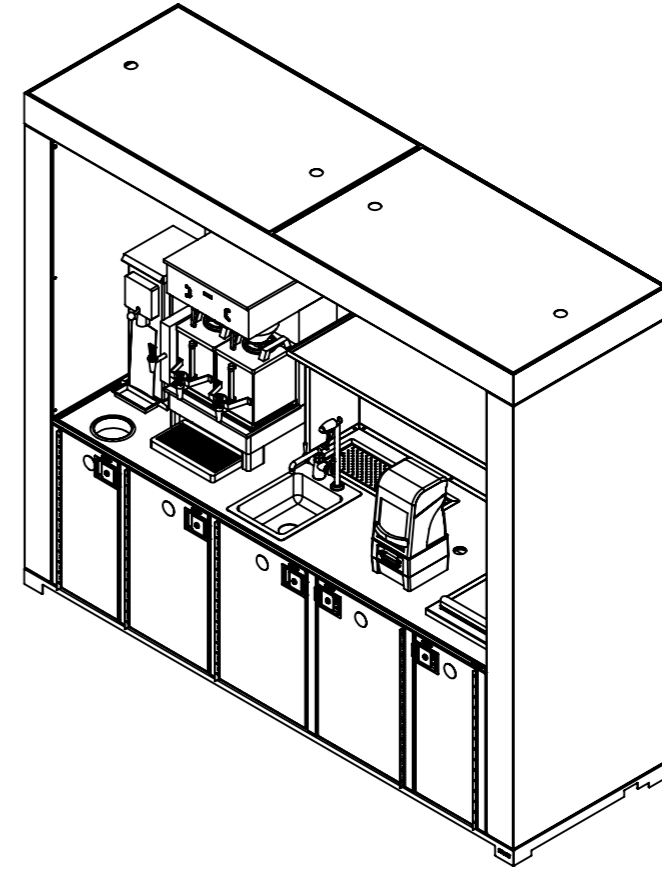

**REAR VIEW**

**TOP VIEW**

**ISOMETRIC VIEW**

**LEFT VIEW**

**FRONT VIEW**

**RIGHT VIEW**

**SHOP DRAWINGS**

**PROJECT NAME:** Enhanced Pop-Up Store  
**PART DESC.:** Starbucks - Enhanced Pop-Up Store - CBS1 Cart

**DRAWING TYPE:**

**CUSTOMER:** Starbucks  
**PART NO.:** PVC10-SBUX-CAFE-CBS1  
**FILENAME:** PVC10-SBUX-CAFE-CBS1 CLR

PREPARED BY: rlee

Date: 1/4/2023

DWG. NO. CBS1

SIZE	REV	DATE LAST MODIFIED
<b>A3</b>	425	1/4/2023

SCALE: 1:30 SHEET 1 of 1