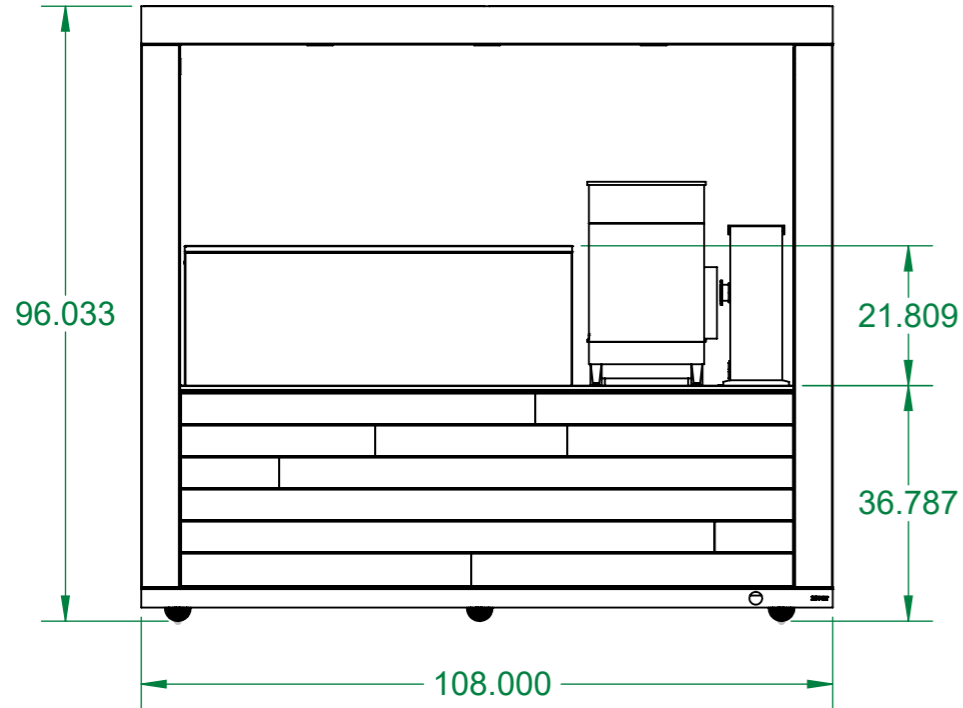

**REAR VIEW**

**TOP VIEW**

**ISOMETRIC VIEW**

**LEFT VIEW**

**FRONT VIEW**

**RIGHT VIEW**

**SHOP DRAWINGS**

**PROJECT NAME:** Enhanced Pop-Up Store  
**PART DESC.:** Starbucks - Enhanced Pop-Up Store - CBS1 Cart

**DRAWING TYPE:**

**CUSTOMER:** Starbucks  
**PART NO.:** PVC10-SBUX-CAFE-CBS1  
**FILENAME:** PVC10-SBUX-CAFE-CBS1 CLR

PREPARED BY: rlee

Date: 1/4/2023

DWG. NO. CBS1

SIZE	REV	DATE LAST MODIFIED
<b>A3</b>	425	1/4/2023

SCALE: 1:30 SHEET 1 of 1