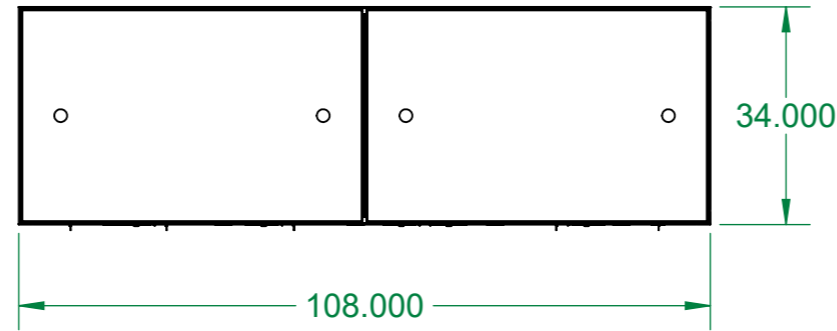

**REAR VIEW**

**TOP VIEW**

**ISOMETRIC VIEW**

**LEFT VIEW**

**FRONT VIEW**

**RIGHT VIEW**

**SHOP DRAWINGS**

**PROJECT NAME:** Enhanced Pop-Up Store  
**PART DESC.:** Starbucks - Enhanced Pop-Up Store - CBS1 Cart

SCALE: 1:30 SHEET 1 of 1