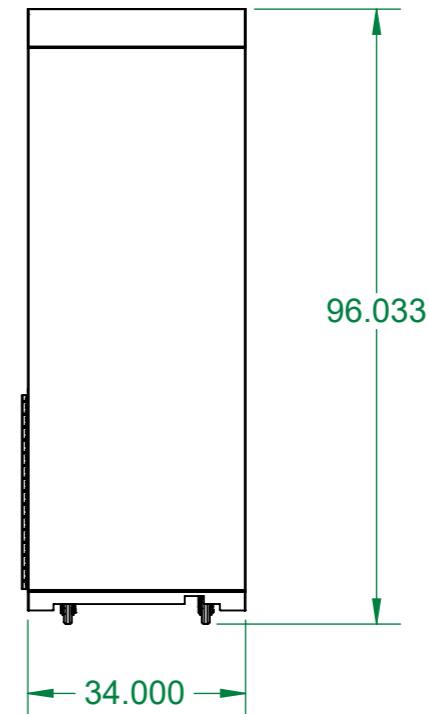

**REAR VIEW**

**TOP VIEW**

**ISOMETRIC VIEW**

**LEFT VIEW**

**FRONT VIEW**

**RIGHT VIEW**

**SHOP DRAWINGS**

**PROJECT NAME:** Enhanced Pop-Up Store  
**PART DESC.:** Starbucks - Enhanced Pop-Up Store - CBS1 Cart

**DRAWING TYPE:**

**CUSTOMER:** Starbucks  
**PART NO.:** PVC10-SBUX-CAFE-CBS1  
**FILENAME:** PVC10-SBUX-CAFE-CBS1 CLR

PREPARED BY: rlee

Date: 1/4/2023

DWG. NO. CBS1

SIZE	REV	DATE LAST MODIFIED
<b>A3</b>	425	1/4/2023

SCALE: 1:30 SHEET 1 of 1