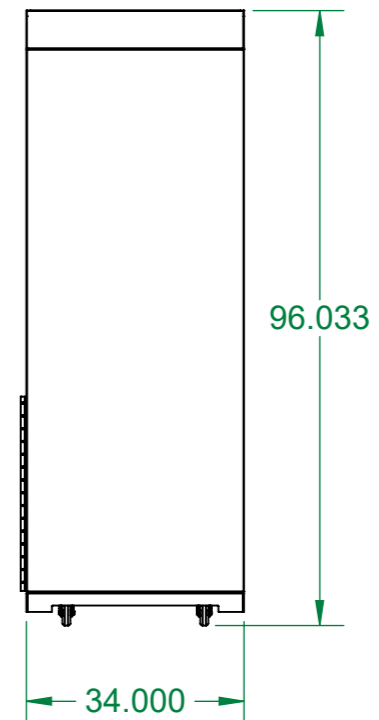

REAR VIEW

TOP VIEW

ISOMETRIC VIEW

LEFT VIEW

FRONT VIEW

RIGHT VIEW

SHOP DRAWINGS

PROJECT NAME: Pop Up Cart

PART DESC.: Starbucks - Pop Up Cart - Combo Espresso and Brew Cart - Rear Line Cart

DRAWING TYPE:

CUSTOMER: Starbucks

PART NO.: PVC10-SBUX-CAFE-CMB1

FILENAME: PVC10-SBUX-CAFE-CMB1 CLR

PREPARED BY: rlee

Date: 1/4/2023

DWG. NO.
CMB1

SIZE	REV	DATE LAST MODIFIED
A3	424	1/4/2023

SCALE: 1:30 **SHEET** 1 of 1