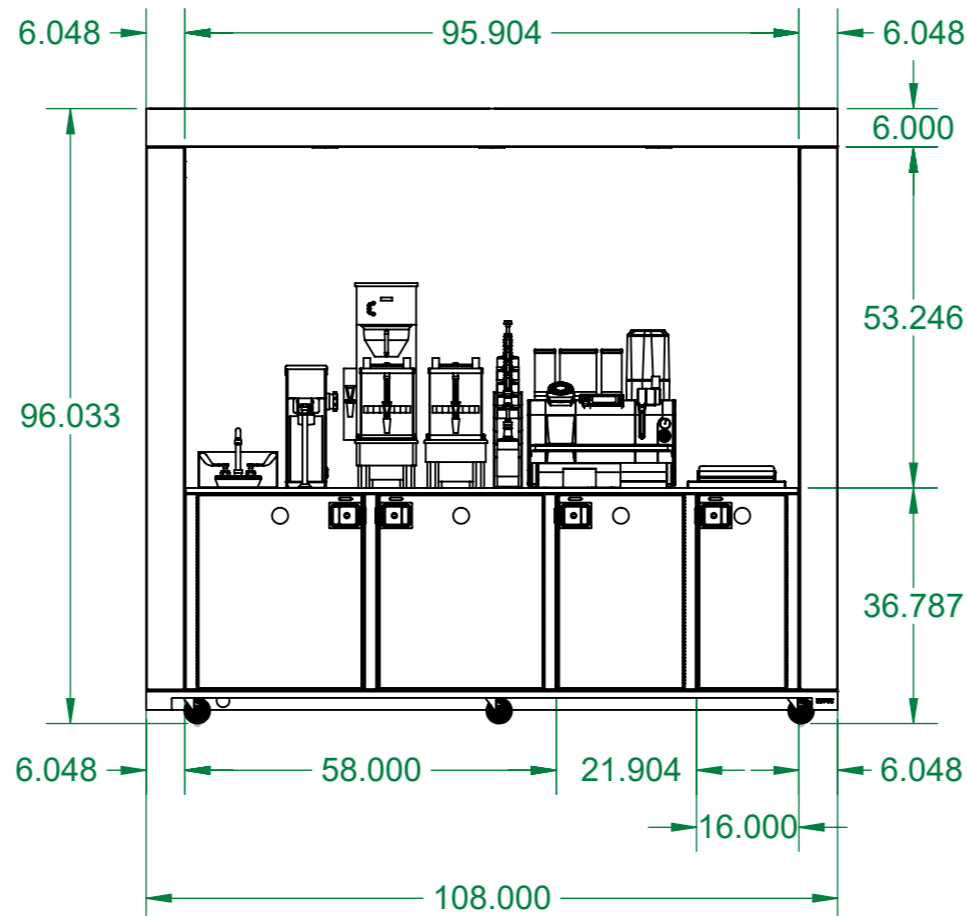

REAR VIEW

TOP VIEW

ISOMETRIC VIEW

LEFT VIEW

FRONT VIEW

RIGHT VIEW

SHOP DRAWINGS

PROJECT NAME: Pop Up Cart

PART DESC.: Starbucks - Pop Up Cart - Combo Espresso and Brew Cart - Rear Line Cart

DRAWING TYPE:

CUSTOMER: Starbucks

PART NO.: PVC10-SBUX-CAFE-CMB1

FILENAME: PVC10-SBUX-CAFE-CMB1 CLR

PREPARED BY: rlee

Date: 1/4/2023

DWG. NO.
CMB1

SIZE	REV	DATE LAST MODIFIED
A3	424	1/4/2023

SCALE: 1:30 **SHEET** 1 of 1