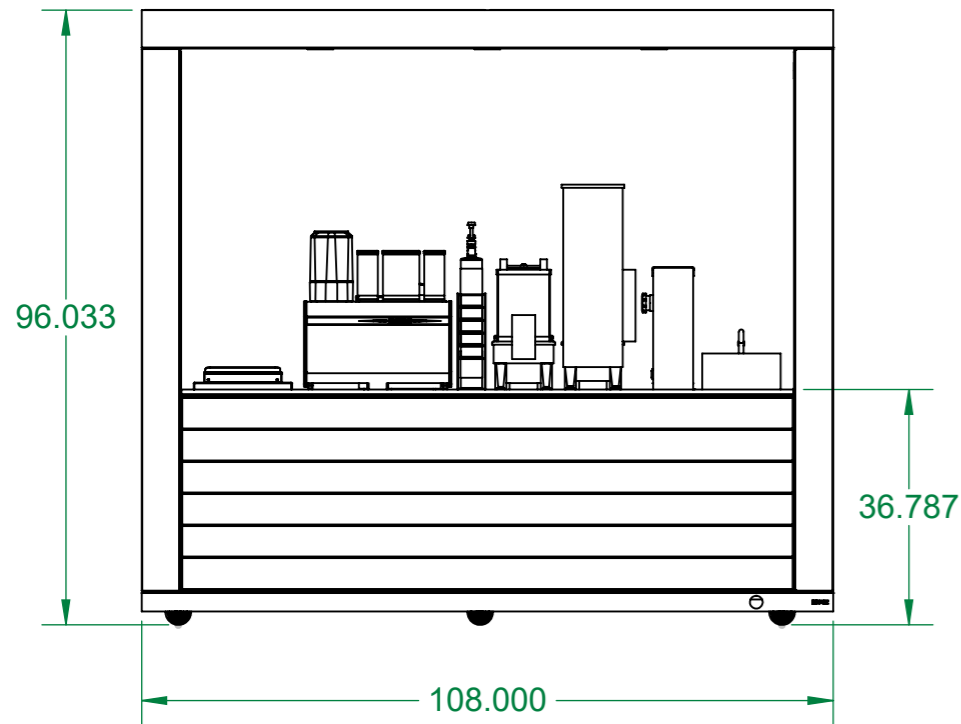

REAR VIEW

TOP VIEW

ISOMETRIC VIEW

LEFT VIEW

FRONT VIEW

RIGHT VIEW

SHOP DRAWINGS

PROJECT NAME: Pop Up Cart

DWG. NO.
CMB1

SIZE	REV	DATE LAST MODIFIED
A3	424	1/4/2023

SCALE: 1:30 **SHEET** 1 of 1