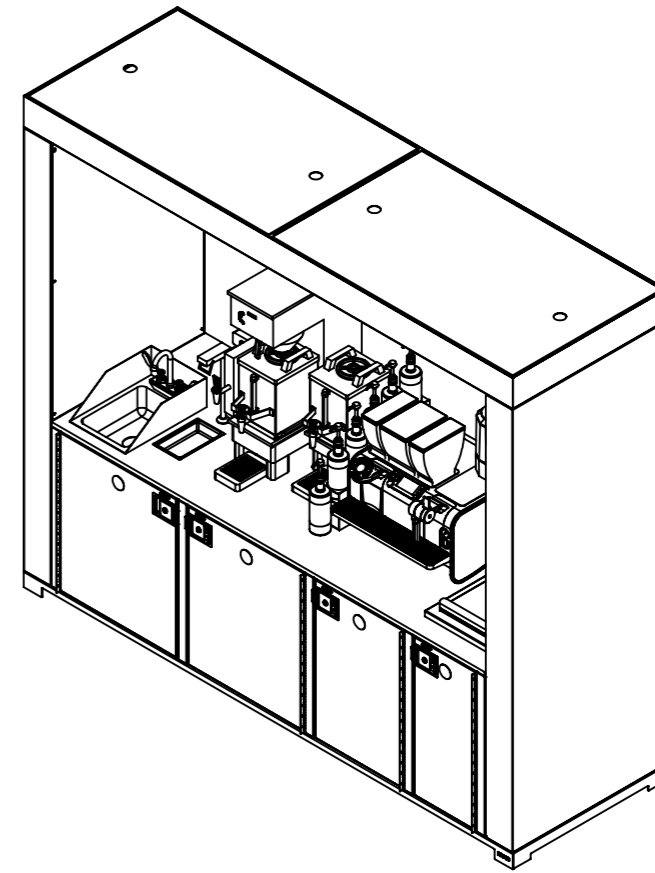

REAR VIEW

TOP VIEW

ISOMETRIC VIEW

LEFT VIEW

FRONT VIEW

RIGHT VIEW

SHOP DRAWINGS

PROJECT NAME: Pop Up Cart

PART DESC.: Starbucks - Pop Up Cart - Combo Espresso and Brew Cart - Rear Line Cart

DRAWING TYPE:

CUSTOMER: Starbucks

PART NO.: PVC10-SBUX-CAFE-CMB1

FILENAME: PVC10-SBUX-CAFE-CMB1 CLR

PREPARED BY: rlee

Date: 1/4/2023