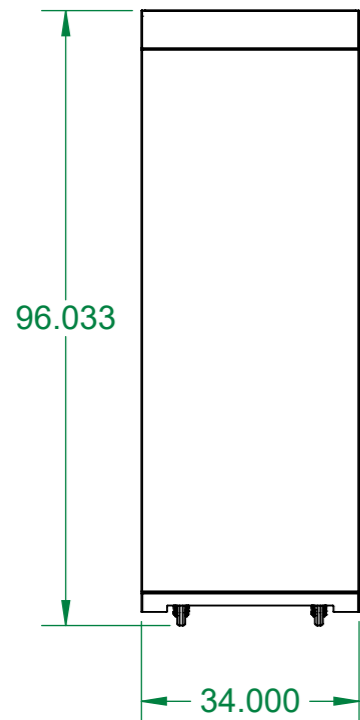

REAR VIEW

TOP VIEW

ISOMETRIC VIEW

LEFT VIEW

FRONT VIEW

RIGHT VIEW

SHOP DRAWINGS

PROJECT NAME: Pop Up Cart

PART DESC.: Starbucks - Pop Up Cart - Combo Espresso and Brew Cart - Rear Line Cart

DRAWING TYPE:

CUSTOMER: Starbucks

PART NO.: PVC10-SBUX-CAFE-CMB1

FILENAME: PVC10-SBUX-CAFE-CMB1 CLR

PREPARED BY: rlee

Date: 1/4/2023

DWG. NO.
CMB1

SIZE	REV	DATE LAST MODIFIED
A3	424	1/4/2023

SCALE: 1:30 **SHEET** 1 of 1