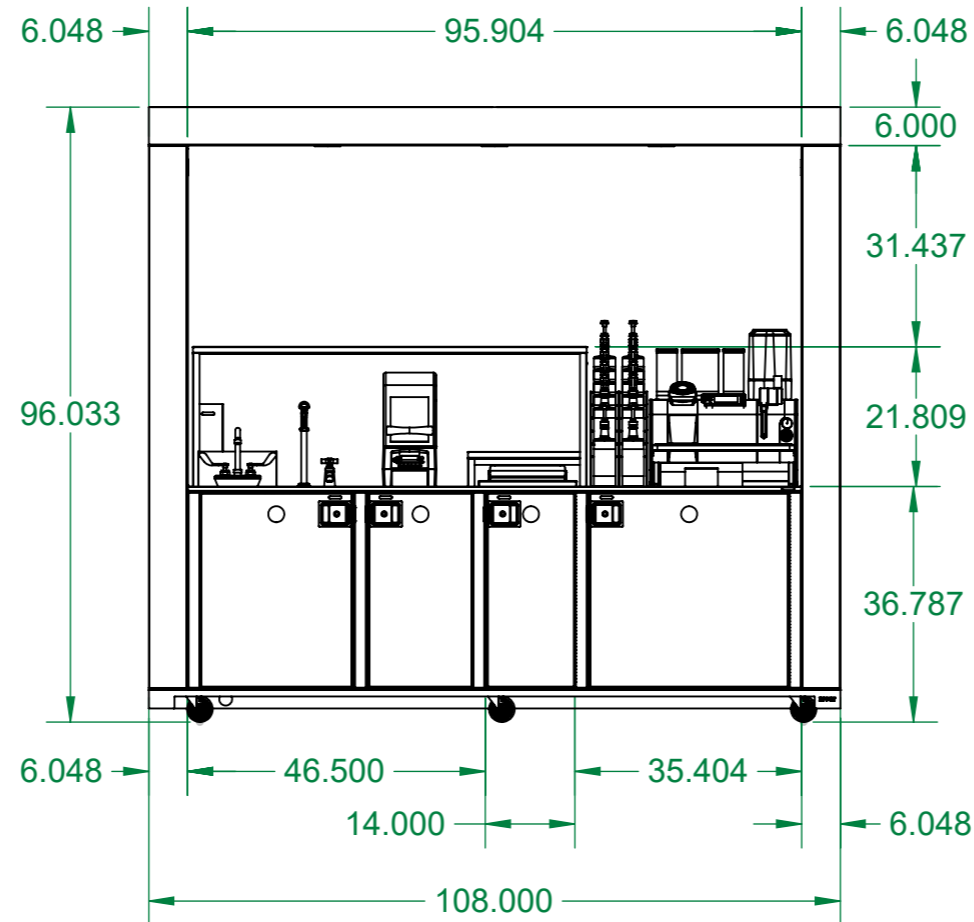

REAR VIEW

TOP VIEW

ISOMETRIC VIEW

LEFT VIEW

FRONT VIEW

RIGHT VIEW

SHOP DRAWINGS

PROJECT NAME: Standard Plus Pop-Up Store

PART DESC.: Starbucks - Standard Plus PopUp Store - CMC1 Cart

DRAWING TYPE:

CUSTOMER: Starbucks

PART NO.: PVC10-SBUX-CAFE-CMC1

FILENAME: PVC10-SBUX-CAFE-CMC1 CLR

PREPARED BY: rlee

Date: 1/4/2023

DWG. NO.:
CMC1

SIZE	REV	DATE LAST MODIFIED
A3	658	1/4/2023

SCALE: 1:30 **SHEET** 1 of 1