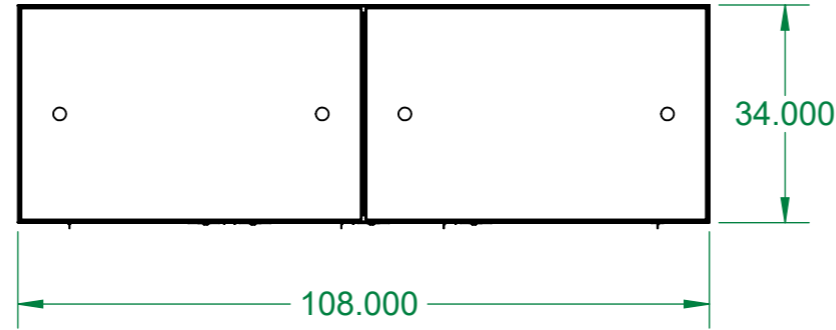

REAR VIEW

TOP VIEW

ISOMETRIC VIEW

LEFT VIEW

FRONT VIEW

RIGHT VIEW

SHOP DRAWINGS

PROJECT NAME: Standard Plus Pop-Up Store

SIZE	REV	DATE LAST MODIFIED
A3	658	1/4/2023

SCALE: 1:30 **SHEET** 1 of 1