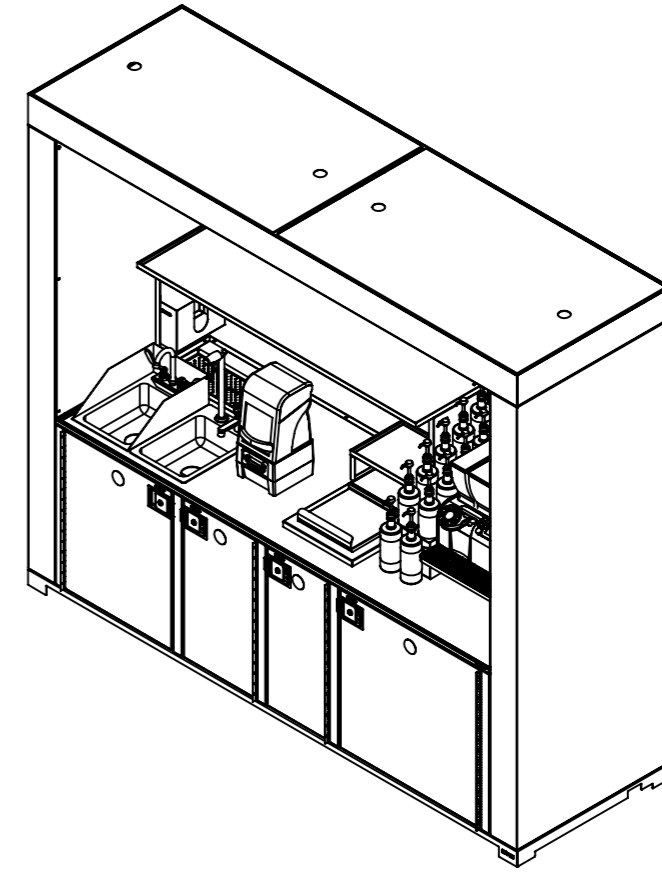

REAR VIEW

TOP VIEW

ISOMETRIC VIEW

LEFT VIEW

FRONT VIEW

RIGHT VIEW

SHOP DRAWINGS

PROJECT NAME: Standard Plus Pop-Up Store

PART DESC.: Starbucks - Standard Plus PopUp Store - CMC1 Cart

DRAWING TYPE:

CUSTOMER: Starbucks

PART NO.: PVC10-SBUX-CAFE-CMC1

FILENAME: PVC10-SBUX-CAFE-CMC1 CLR

PREPARED BY: rlee

Date: 1/4/2023

DWG. NO.:
CMC1

SIZE	REV	DATE LAST MODIFIED
A3	658	1/4/2023

SCALE: 1:30 **SHEET** 1 of 1