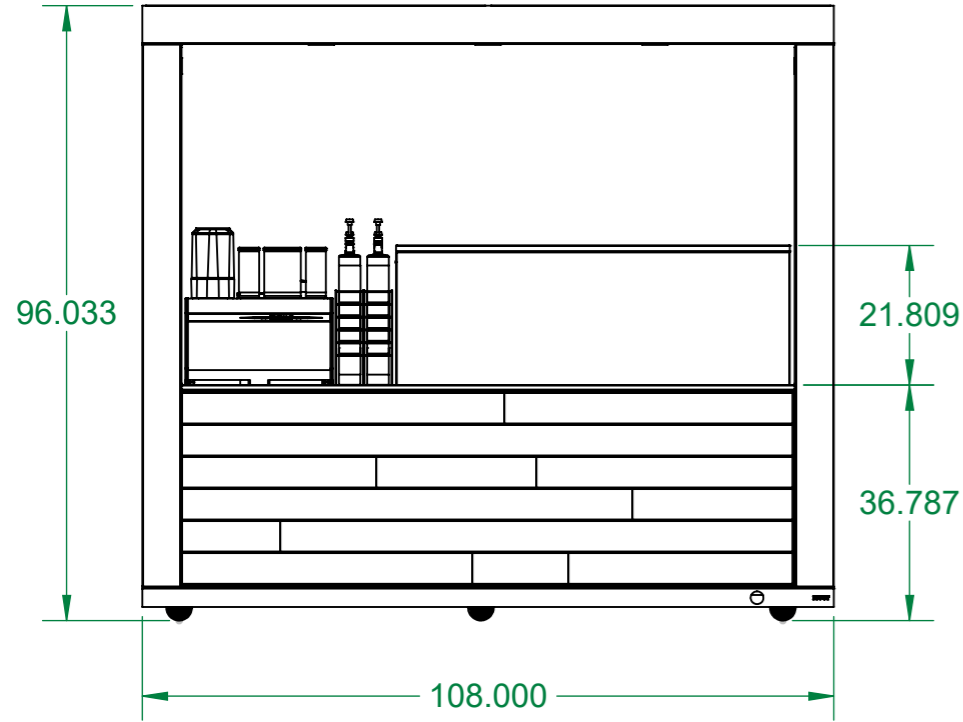

REAR VIEW

TOP VIEW

ISOMETRIC VIEW

LEFT VIEW

FRONT VIEW

RIGHT VIEW

SHOP DRAWINGS

PROJECT NAME: Standard Plus Pop-Up Store

PART DESC.: Starbucks - Standard Plus PopUp Store - CMC1 Cart

DRAWING TYPE:

CUSTOMER: Starbucks

PART NO.: PVC10-SBUX-CAFE-CMC1

FILENAME: PVC10-SBUX-CAFE-CMC1 CLR

PREPARED BY: rlee

Date: 1/4/2023

DWG. NO.:
CMC1

SIZE	REV	DATE LAST MODIFIED
A3	658	1/4/2023

SCALE: 1:30 **SHEET** 1 of 1