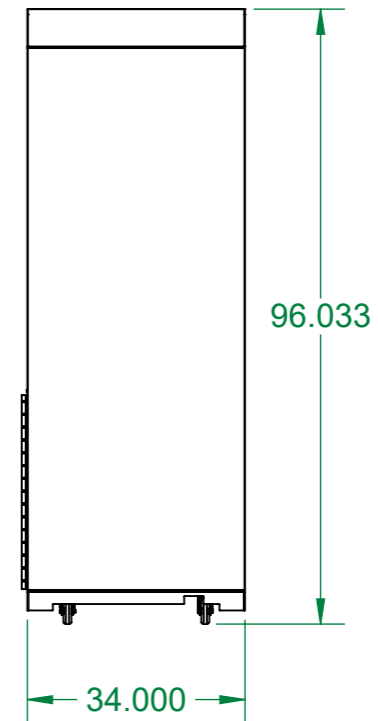

REAR VIEW

TOP VIEW

ISOMETRIC VIEW

LEFT VIEW

FRONT VIEW

RIGHT VIEW

SHOP DRAWINGS

PROJECT NAME: Standard Plus Pop-Up Store

PART DESC.: Starbucks - Standard Plus PopUp Store - CMC1 Cart

DRAWING TYPE:

CUSTOMER: Starbucks

PART NO.: PVC10-SBUX-CAFE-CMC1

FILENAME: PVC10-SBUX-CAFE-CMC1 CLR

PREPARED BY: rlee

Date: 1/4/2023

DWG. NO.:
CMC1

SIZE	REV	DATE LAST MODIFIED
A3	658	1/4/2023

SCALE: 1:30 **SHEET** 1 of 1