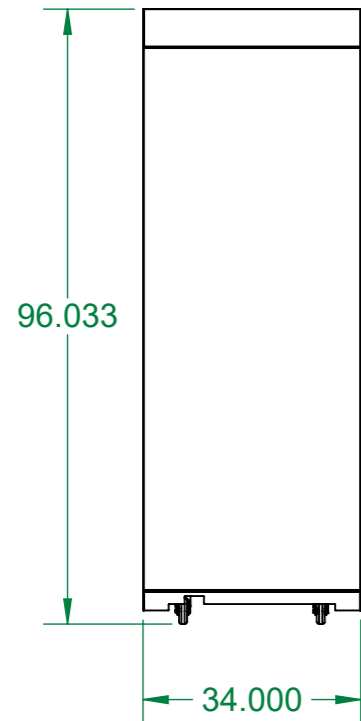

REAR VIEW

TOP VIEW

ISOMETRIC VIEW

LEFT VIEW

FRONT VIEW

RIGHT VIEW

SHOP DRAWINGS

PROJECT NAME: Standard Plus Pop-Up Store

PART DESC.: Starbucks - Standard Plus PopUp Store - CMC1 Cart

DRAWING TYPE:

CUSTOMER: Starbucks

PART NO.: PVC10-SBUX-CAFE-CMC1

FILENAME: PVC10-SBUX-CAFE-CMC1 CLR

PREPARED BY: rlee

Date: 1/4/2023

DWG. NO.:
CMC1

SIZE	REV	DATE LAST MODIFIED
A3	658	1/4/2023

SCALE: 1:30 **SHEET** 1 of 1