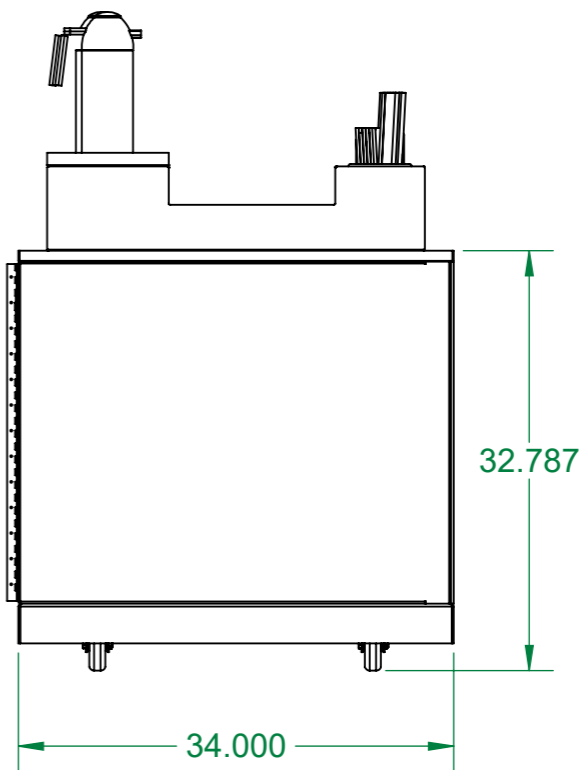

**REAR VIEW**

**TOP VIEW**

**DIMETRIC VIEW**

**LEFT VIEW**

**FRONT VIEW**

**RIGHT VIEW**

**SHOP DRAWINGS**

**PROJECT NAME:** Standard Pop-Up Store  
**PART DESC.:** Starbucks - Standard PopUp Store - CND1 Cart

**DRAWING TYPE:**

**CUSTOMER:** Starbucks  
**PART NO.:** PVC10-SBUX-CAFE-CND1  
**FILENAME:** PVC10-SBUX-CAFE-CND1 CLR

PREPARED BY: rlee

Date: 1/4/2023

DWG. NO. CND1

SIZE	REV	DATE LAST MODIFIED
<b>A3</b>	195	1/3/2023

SCALE: 1:15 SHEET 1 of 1