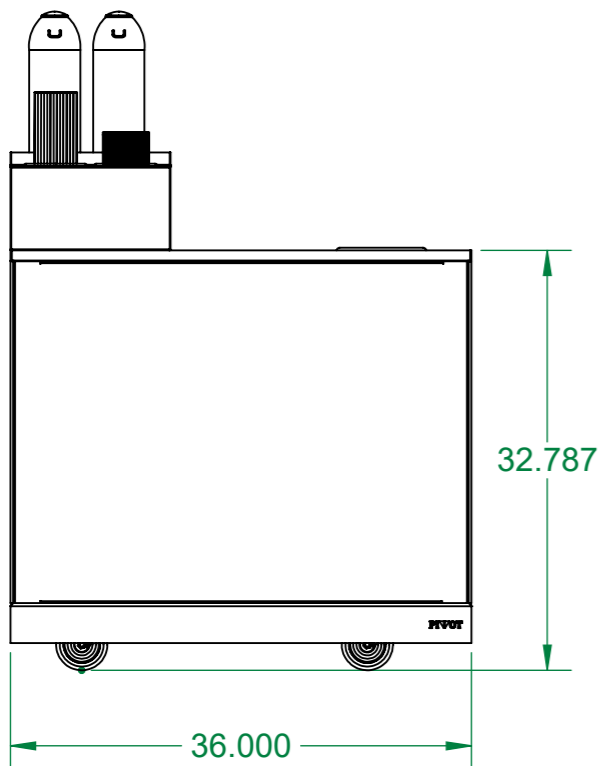

**REAR VIEW**

**TOP VIEW**

**DIMETRIC VIEW**

**LEFT VIEW**

**FRONT VIEW**

**RIGHT VIEW**

**SHOP DRAWINGS**

**PROJECT NAME:** Standard Pop-Up Store  
**PART DESC.:** Starbucks - Standard PopUp Store - CND1 Cart

SCALE: 1:15 SHEET 1 of 1