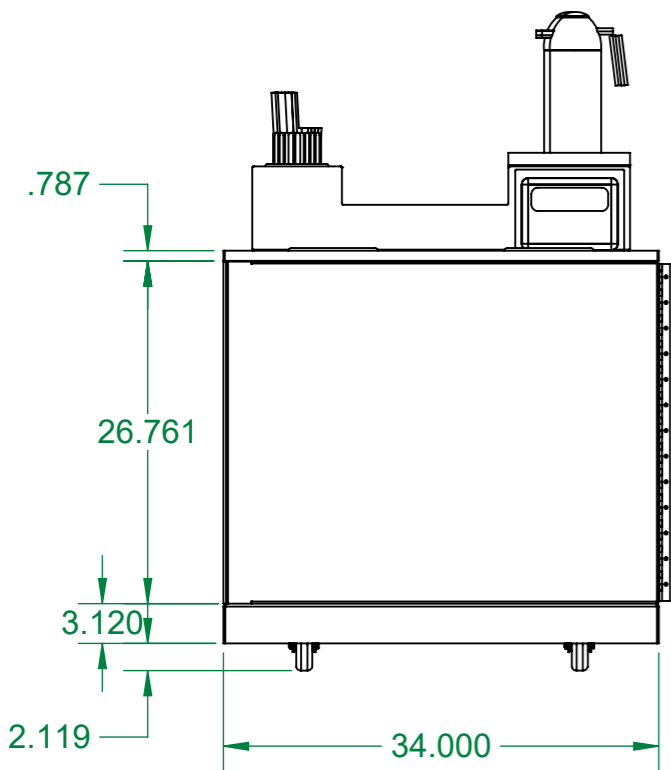

**REAR VIEW**

**TOP VIEW**

**DIMETRIC VIEW**

**LEFT VIEW**

**FRONT VIEW**

**RIGHT VIEW**

**SHOP DRAWINGS**

**PROJECT NAME:** Standard Pop-Up Store  
**PART DESC.:** Starbucks - Standard PopUp Store - CND1 Cart

**DRAWING TYPE:**

**CUSTOMER:** Starbucks  
**PART NO.:** PVC10-SBUX-CAFE-CND1  
**FILENAME:** PVC10-SBUX-CAFE-CND1 CLR

PREPARED BY: rlee

Date: 1/4/2023

DWG. NO. CND1

SIZE	REV	DATE LAST MODIFIED
<b>A3</b>	195	1/3/2023

SCALE: 1:15 SHEET 1 of 1