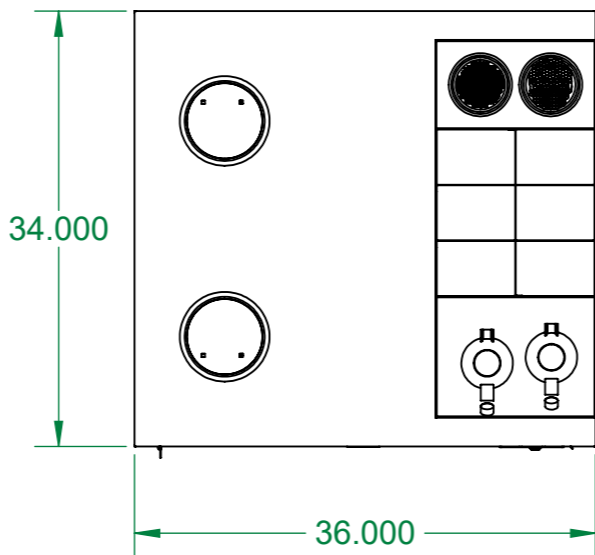

**REAR VIEW**

**TOP VIEW**

**DIMETRIC VIEW**

**LEFT VIEW**

**FRONT VIEW**

**RIGHT VIEW**

**SHOP DRAWINGS**

**PROJECT NAME:** Standard Pop-Up Store  
**PART DESC.:** Starbucks - Standard PopUp Store - CND1 Cart

**DRAWING TYPE:**

**CUSTOMER:** Starbucks  
**PART NO.:** PVC10-SBUX-CAFE-CND1  
**FILENAME:** PVC10-SBUX-CAFE-CND1 CLR

PREPARED BY: rlee

Date: 1/4/2023

DWG. NO. CND1

SIZE	REV	DATE LAST MODIFIED
<b>A3</b>	195	1/3/2023

SCALE: 1:15 SHEET 1 of 1