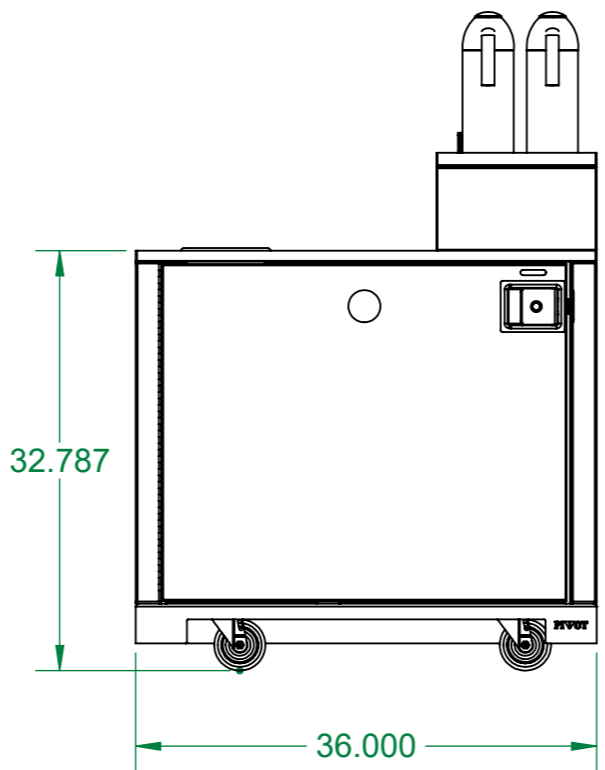

**REAR VIEW**

**TOP VIEW**

**DIMETRIC VIEW**

**LEFT VIEW**

**FRONT VIEW**

**RIGHT VIEW**

**SHOP DRAWINGS**

**PROJECT NAME:** Standard Pop-Up Store  
**PART DESC.:** Starbucks - Standard PopUp Store - CND1 Cart

**DRAWING TYPE:**

**CUSTOMER:** Starbucks  
**PART NO.:** PVC10-SBUX-CAFE-CND1  
**FILENAME:** PVC10-SBUX-CAFE-CND1 CLR

PREPARED BY: rlee

Date: 1/4/2023

DWG. NO. CND1

SIZE	REV	DATE LAST MODIFIED
<b>A3</b>	195	1/3/2023

SCALE: 1:15 SHEET 1 of 1