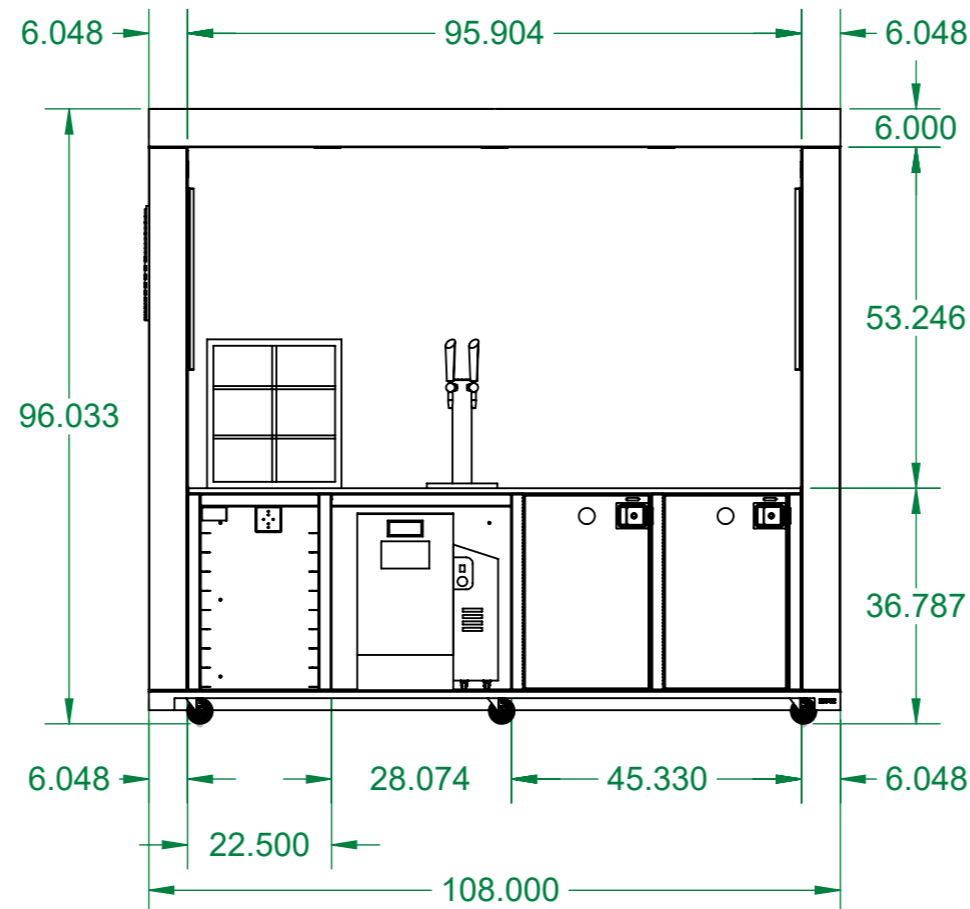

REAR VIEW

TOP VIEW

ISOMETRIC VIEW

LEFT VIEW

FRONT VIEW

RIGHT VIEW

851 Hickory Flat Hwy
Canton, GA 30115
(404) 671-9325
www.PivotCorp.com

PROPRIETARY AND CONFIDENTIAL
THE INFORMATION CONTAINED IN THIS DRAWING IS THE SOLE PROPERTY OF PIVOT LLC. ANY REPRODUCTION IN PART OR AS A WHOLE WITHOUT THE WRITTEN PERMISSION OF PIVOT LLC IS PROHIBITED. PIVOT LLC RESERVES THE RIGHT TO MAKE CHANGES IN DESIGN AND SPECIFICATION WITHOUT NOTICE.

SHOP DRAWINGS

PROJECT NAME: Enhanced Pop-Up Store

PART DESC.: Starbucks - Enhanced PopUp Store - HNT1 Cart

DRAWING TYPE:

CUSTOMER: Starbucks

PART NO.: PVC10-SBUX-CAFE-HNT1

FILENAME: PVC10-SBUX-CAFE-HNT1 CLR

PREPARED BY: rlee

Date: 1/4/2023

DWG. NO. HNT1

SIZE	REV	DATE LAST MODIFIED
A3	308	1/4/2023

SCALE: 1:30 SHEET 1 of 1