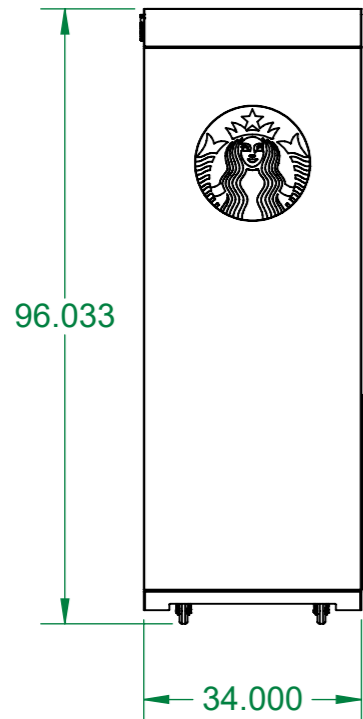

REAR VIEW

TOP VIEW

ISOMETRIC VIEW

LEFT VIEW

FRONT VIEW

RIGHT VIEW

851 Hickory Flat Hwy
Canton, GA 30115
(404) 671-9325
www.PivotCorp.com

PROPRIETARY AND CONFIDENTIAL
THE INFORMATION CONTAINED IN THIS DRAWING IS THE SOLE PROPERTY OF PIVOT LLC. ANY REPRODUCTION IN PART OR AS A WHOLE WITHOUT THE WRITTEN PERMISSION OF PIVOT LLC IS PROHIBITED. PIVOT LLC RESERVES THE RIGHT TO MAKE CHANGES IN DESIGN AND SPECIFICATION WITHOUT NOTICE.

SHOP DRAWINGS

PROJECT NAME: Enhanced Pop-Up Store

PART DESC.: Starbucks - Enhanced PopUp Store - HNT1 Cart

DRAWING TYPE:

CUSTOMER: Starbucks

PART NO.: PVC10-SBUX-CAFE-HNT1

FILENAME: PVC10-SBUX-CAFE-HNT1 CLR

PREPARED BY: rlee

Date: 1/4/2023

DWG. NO. HNT1

SIZE	REV	DATE LAST MODIFIED
A3	308	1/4/2023

SCALE: 1:30 SHEET 1 of 1