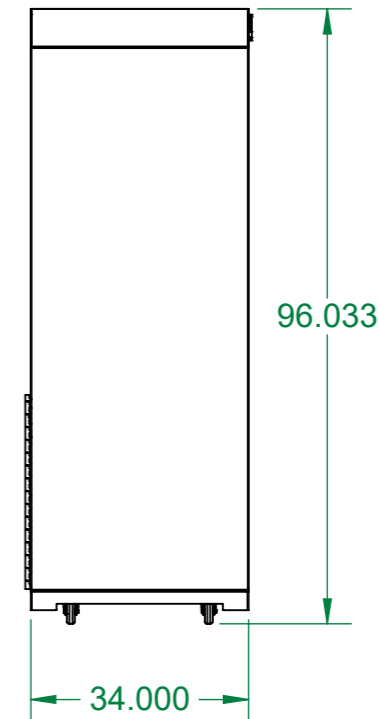

REAR VIEW

TOP VIEW

ISOMETRIC VIEW

LEFT VIEW

FRONT VIEW

RIGHT VIEW

851 Hickory Flat Hwy
Canton, GA 30115
(404) 671-9325
www.PivotCorp.com

PROPRIETARY AND CONFIDENTIAL
THE INFORMATION CONTAINED IN THIS DRAWING IS THE SOLE PROPERTY OF PIVOT LLC. ANY REPRODUCTION IN PART OR AS A WHOLE WITHOUT THE WRITTEN PERMISSION OF PIVOT LLC IS PROHIBITED. PIVOT LLC RESERVES THE RIGHT TO MAKE CHANGES IN DESIGN AND SPECIFICATION WITHOUT NOTICE.

SHOP DRAWINGS

PROJECT NAME: Enhanced Pop-Up Store

PART DESC.: Starbucks - Enhanced PopUp Store - HNT1 Cart

DRAWING TYPE:

CUSTOMER: Starbucks

PART NO.: PVC10-SBUX-CAFE-HNT1

FILENAME: PVC10-SBUX-CAFE-HNT1 CLR

PREPARED BY: rlee

Date: 1/4/2023

DWG. NO. HNT1

SIZE	REV	DATE LAST MODIFIED
A3	308	1/4/2023

SCALE: 1:30 SHEET 1 of 1