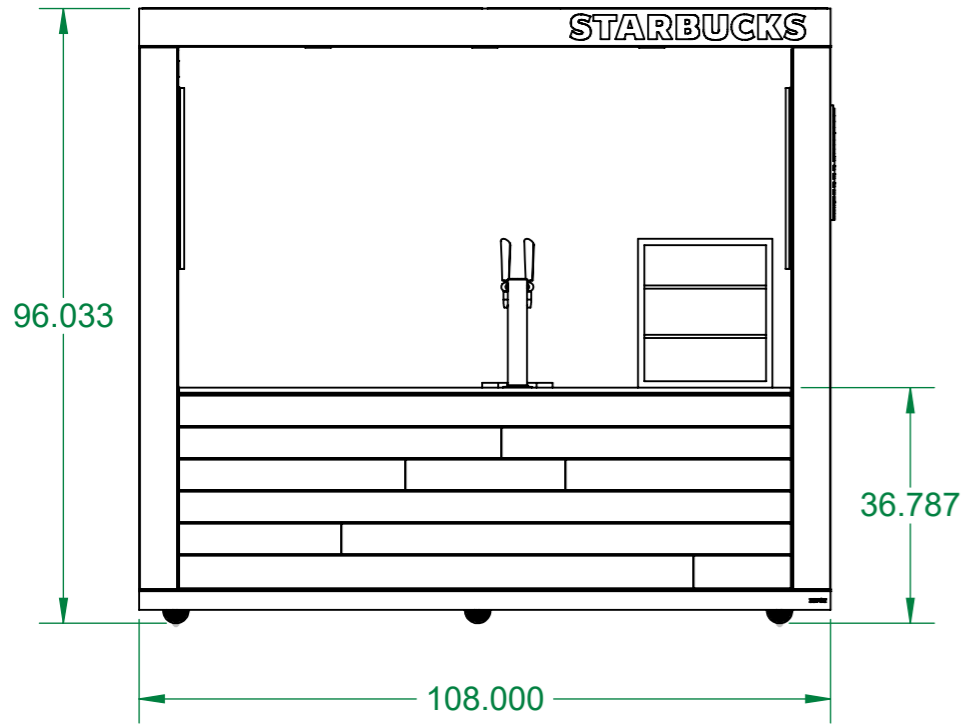

REAR VIEW

TOP VIEW

ISOMETRIC VIEW

LEFT VIEW

FRONT VIEW

RIGHT VIEW

851 Hickory Flat Hwy
Canton, GA 30115
(404) 671-9325
www.PivotCorp.com

PROPRIETARY AND CONFIDENTIAL
THE INFORMATION CONTAINED IN THIS DRAWING IS THE SOLE PROPERTY OF PIVOT LLC. ANY REPRODUCTION IN PART OR AS A WHOLE WITHOUT THE WRITTEN PERMISSION OF PIVOT LLC IS PROHIBITED. PIVOT LLC RESERVES THE RIGHT TO MAKE CHANGES IN DESIGN AND SPECIFICATION WITHOUT NOTICE.

SHOP DRAWINGS

PROJECT NAME: Enhanced Pop-Up Store

PART DESC.: Starbucks - Enhanced PopUp Store - HNT1 Cart

DRAWING TYPE:

CUSTOMER: Starbucks

PART NO.: PVC10-SBUX-CAFE-HNT1

FILENAME: PVC10-SBUX-CAFE-HNT1 CLR

PREPARED BY: rlee

Date: 1/4/2023

DWG. NO. HNT1

SIZE	REV	DATE LAST MODIFIED
A3	308	1/4/2023

SCALE: 1:30 SHEET 1 of 1