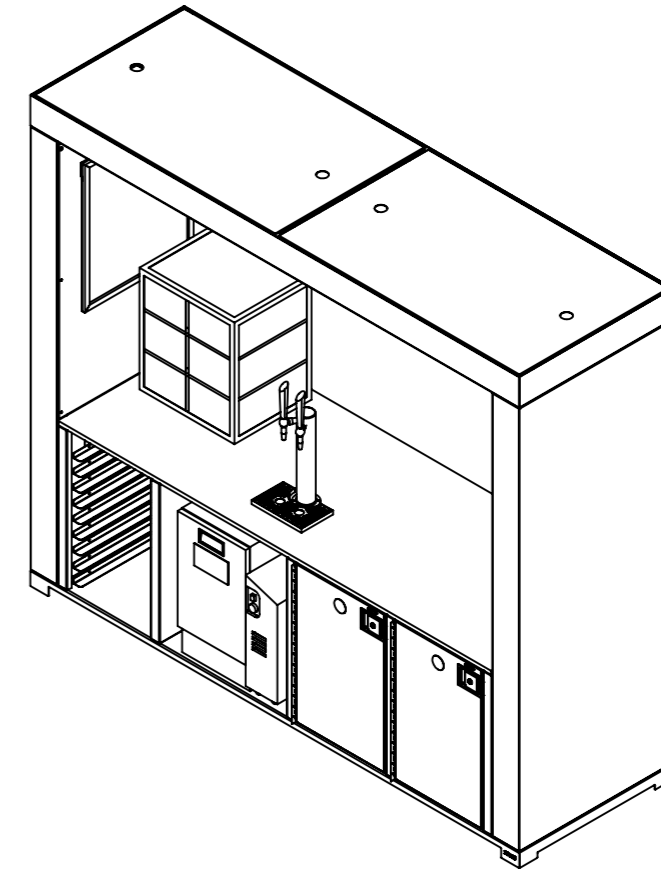

REAR VIEW

TOP VIEW

ISOMETRIC VIEW

LEFT VIEW

FRONT VIEW

RIGHT VIEW

851 Hickory Flat Hwy
Canton, GA 30115
(404) 671-9325
www.PivotCorp.com

PROPRIETARY AND CONFIDENTIAL
THE INFORMATION CONTAINED IN THIS DRAWING IS THE SOLE PROPERTY OF PIVOT LLC. ANY REPRODUCTION IN PART OR AS A WHOLE WITHOUT THE WRITTEN PERMISSION OF PIVOT LLC IS PROHIBITED. PIVOT LLC RESERVES THE RIGHT TO MAKE CHANGES IN DESIGN AND SPECIFICATION WITHOUT NOTICE.

SHOP DRAWINGS

PROJECT NAME: Enhanced Pop-Up Store

PART DESC.: Starbucks - Enhanced PopUp Store - HNT1 Cart

DRAWING TYPE:

CUSTOMER: Starbucks

PART NO.: PVC10-SBUX-CAFE-HNT1

FILENAME: PVC10-SBUX-CAFE-HNT1 CLR