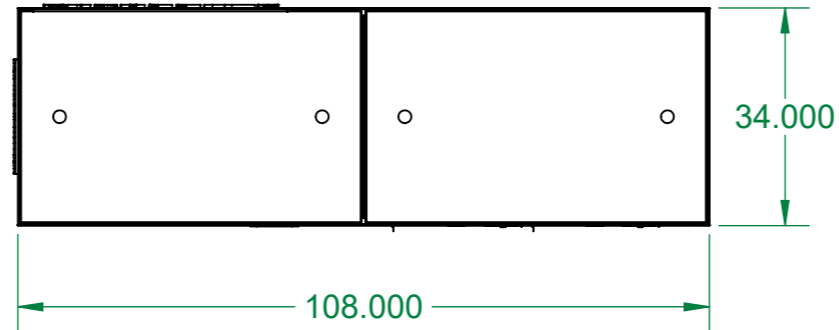

REAR VIEW

TOP VIEW

ISOMETRIC VIEW

LEFT VIEW

FRONT VIEW

RIGHT VIEW

851 Hickory Flat Hwy
Canton, GA 30115
(404) 671-9325
www.PivotCorp.com

PROPRIETARY AND CONFIDENTIAL
THE INFORMATION CONTAINED IN THIS DRAWING IS THE SOLE PROPERTY OF PIVOT LLC. ANY REPRODUCTION IN PART OR AS A WHOLE WITHOUT THE WRITTEN PERMISSION OF PIVOT LLC IS PROHIBITED. PIVOT LLC RESERVES THE RIGHT TO MAKE CHANGES IN DESIGN AND SPECIFICATION WITHOUT NOTICE.

SHOP DRAWINGS

PROJECT NAME: Enhanced Pop-Up Store

PART DESC.: Starbucks - Enhanced PopUp Store - HNT1 Cart

DRAWING TYPE:

CUSTOMER: Starbucks

PART NO.: PVC10-SBUX-CAFE-HNT1

FILENAME: PVC10-SBUX-CAFE-HNT1 CLR