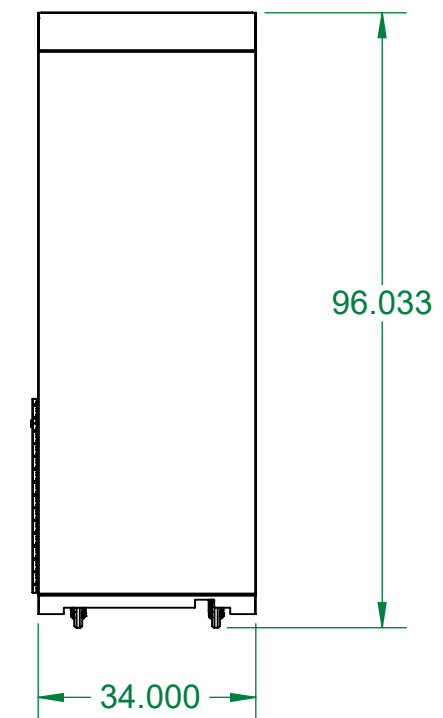

REAR VIEW

TOP VIEW

ISOMETRIC VIEW

LEFT VIEW

FRONT VIEW

RIGHT VIEW

851 Hickory Flat Hwy
Canton, GA 30115
(404) 671-9325
www.PivotCorp.com

PROPRIETARY AND CONFIDENTIAL
THE INFORMATION CONTAINED IN THIS DRAWING IS THE SOLE PROPERTY OF PIVOT LLC. ANY REPRODUCTION IN PART OR AS A WHOLE WITHOUT THE WRITTEN PERMISSION OF PIVOT LLC IS PROHIBITED. PIVOT LLC RESERVES THE RIGHT TO MAKE CHANGES IN DESIGN AND SPECIFICATION WITHOUT NOTICE.

SHOP DRAWINGS

PROJECT NAME: Enhanced Pop-Up Store
PART DESC.: Starbucks - Enhanced PopUp Store - MST1 Cart

DRAWING TYPE:

CUSTOMER: Starbucks
PART NO.: PVC10-SBUX-CAFE-MST1
FILENAME: PVC10-SBUX-CAFE-MST1 CLR

PREPARED BY: rlee

Date: 1/4/2023

DWG. NO. MST1

SIZE	REV	DATE LAST MODIFIED
A3	645	1/4/2023

SCALE: 1:30 SHEET 1 of 1