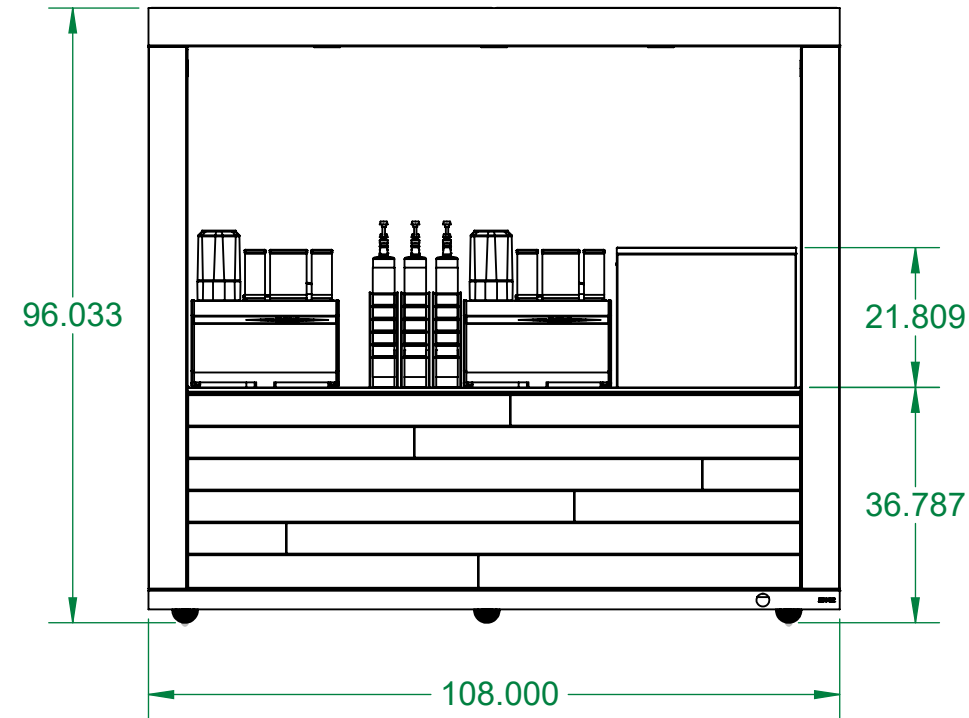

REAR VIEW

TOP VIEW

ISOMETRIC VIEW

LEFT VIEW

FRONT VIEW

RIGHT VIEW

851 Hickory Flat Hwy
Canton, GA 30115
(404) 671-9325
www.PivotCorp.com

PROPRIETARY AND CONFIDENTIAL
THE INFORMATION CONTAINED IN THIS DRAWING IS THE SOLE PROPERTY OF PIVOT LLC. ANY REPRODUCTION IN PART OR AS A WHOLE WITHOUT THE WRITTEN PERMISSION OF PIVOT LLC IS PROHIBITED. PIVOT LLC RESERVES THE RIGHT TO MAKE CHANGES IN DESIGN AND SPECIFICATION WITHOUT NOTICE.

SHOP DRAWINGS

PROJECT NAME: Enhanced Pop-Up Store
PART DESC.: Starbucks - Enhanced PopUp Store - MST1 Cart

DRAWING TYPE:

CUSTOMER: Starbucks
PART NO.: PVC10-SBUX-CAFE-MST1
FILENAME: PVC10-SBUX-CAFE-MST1 CLR

PREPARED BY: rlee

Date: 1/4/2023

DWG. NO. MST1

SIZE	REV	DATE LAST MODIFIED
A3	645	1/4/2023

SCALE: 1:30 SHEET 1 of 1