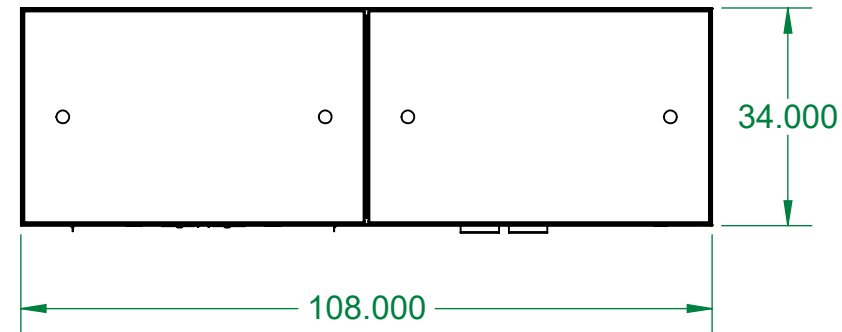

REAR VIEW

TOP VIEW

ISOMETRIC VIEW

LEFT VIEW

FRONT VIEW

RIGHT VIEW

851 Hickory Flat Hwy
Canton, GA 30115
(404) 671-9325
www.PivotCorp.com

PROPRIETARY AND CONFIDENTIAL
THE INFORMATION CONTAINED IN THIS DRAWING IS THE SOLE PROPERTY OF PIVOT LLC. ANY REPRODUCTION IN PART OR AS A WHOLE WITHOUT THE WRITTEN PERMISSION OF PIVOT LLC IS PROHIBITED. PIVOT LLC RESERVES THE RIGHT TO MAKE CHANGES IN DESIGN AND SPECIFICATION WITHOUT NOTICE.

SHOP DRAWINGS

PROJECT NAME: Enhanced Pop-Up Store
PART DESC.: Starbucks - Enhanced PopUp Store - MST1 Cart

DRAWING TYPE:

CUSTOMER: Starbucks
PART NO.: PVC10-SBUX-CAFE-MST1
FILENAME: PVC10-SBUX-CAFE-MST1 CLR