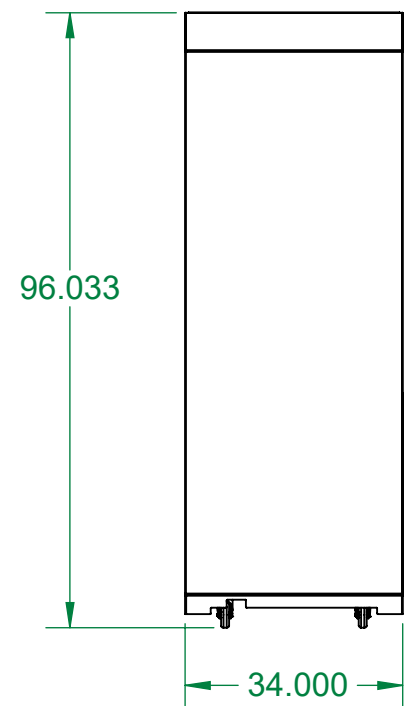

REAR VIEW

TOP VIEW

ISOMETRIC VIEW

LEFT VIEW

FRONT VIEW

RIGHT VIEW

851 Hickory Flat Hwy
Canton, GA 30115
(404) 671-9325
www.PivotCorp.com

PROPRIETARY AND CONFIDENTIAL
THE INFORMATION CONTAINED IN THIS DRAWING IS THE SOLE PROPERTY OF PIVOT LLC. ANY REPRODUCTION IN PART OR AS A WHOLE WITHOUT THE WRITTEN PERMISSION OF PIVOT LLC IS PROHIBITED. PIVOT LLC RESERVES THE RIGHT TO MAKE CHANGES IN DESIGN AND SPECIFICATION WITHOUT NOTICE.

SHOP DRAWINGS

PROJECT NAME: Enhanced Pop-Up Store
PART DESC.: Starbucks - Enhanced PopUp Store - MST1 Cart

DRAWING TYPE:

CUSTOMER: Starbucks
PART NO.: PVC10-SBUX-CAFE-MST1
FILENAME: PVC10-SBUX-CAFE-MST1 CLR

PREPARED BY: rlee

Date: 1/4/2023

DWG. NO. MST1

SIZE	REV	DATE LAST MODIFIED
A3	645	1/4/2023

SCALE: 1:30 SHEET 1 of 1