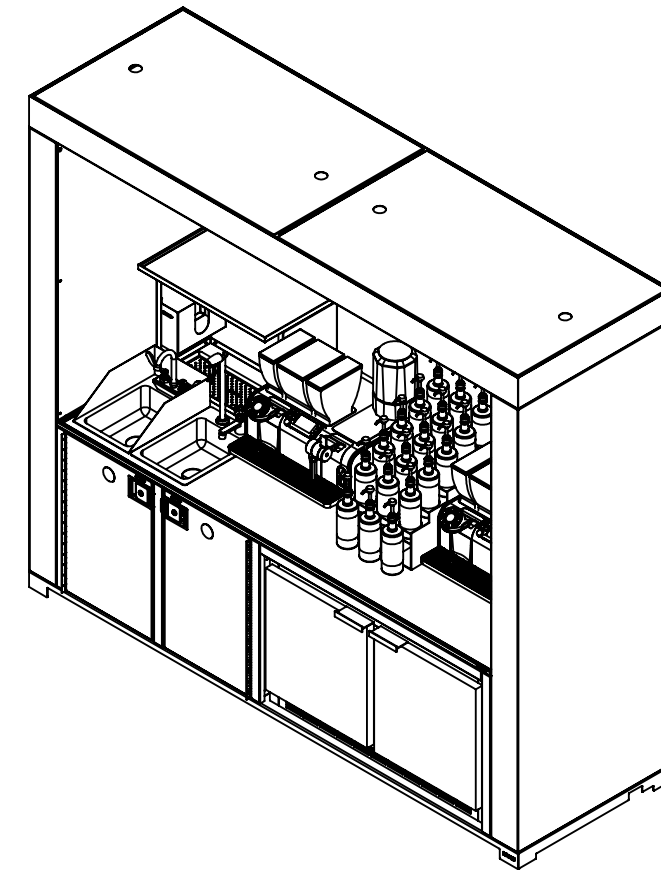

REAR VIEW

TOP VIEW

ISOMETRIC VIEW

LEFT VIEW

FRONT VIEW

RIGHT VIEW

851 Hickory Flat Hwy
Canton, GA 30115
(404) 671-9325
www.PivotCorp.com

PROPRIETARY AND CONFIDENTIAL
THE INFORMATION CONTAINED IN THIS DRAWING IS THE SOLE PROPERTY OF PIVOT LLC. ANY REPRODUCTION IN PART OR AS A WHOLE WITHOUT THE WRITTEN PERMISSION OF PIVOT LLC IS PROHIBITED. PIVOT LLC RESERVES THE RIGHT TO MAKE CHANGES IN DESIGN AND SPECIFICATION WITHOUT NOTICE.

SHOP DRAWINGS

PROJECT NAME: Enhanced Pop-Up Store
PART DESC.: Starbucks - Enhanced PopUp Store - MST1 Cart

DRAWING TYPE:

CUSTOMER: Starbucks
PART NO.: PVC10-SBUX-CAFE-MST1
FILENAME: PVC10-SBUX-CAFE-MST1 CLR