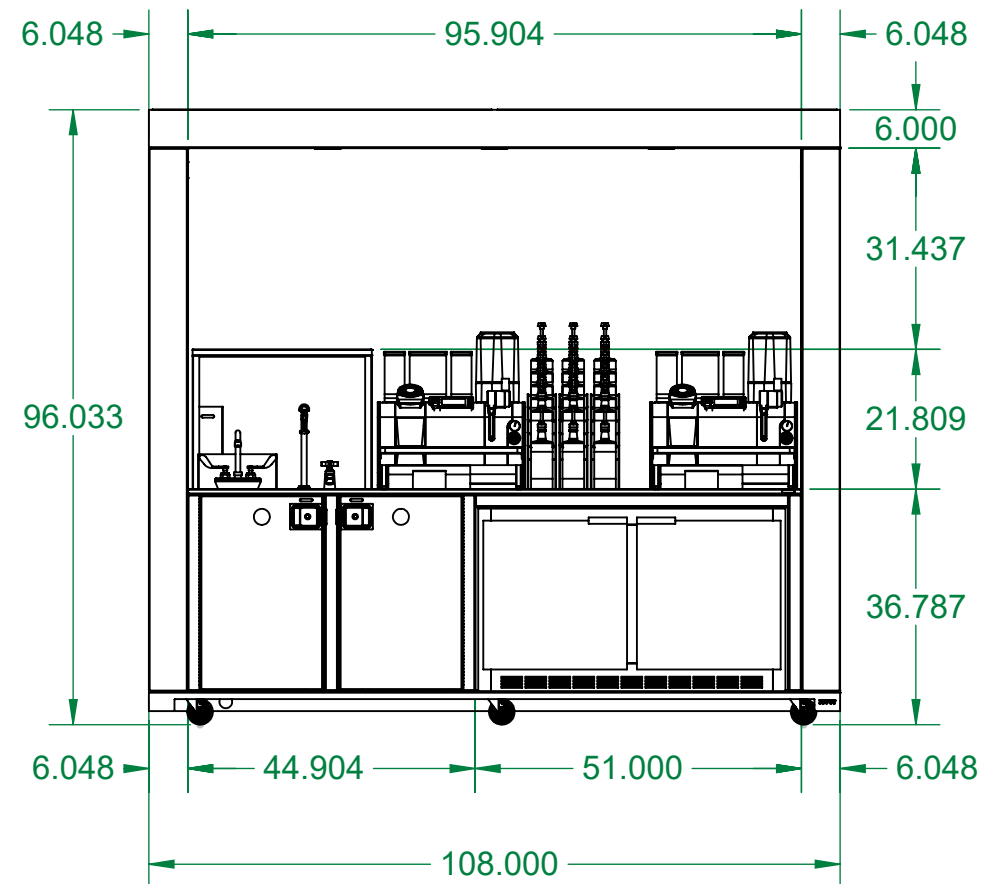

REAR VIEW

TOP VIEW

ISOMETRIC VIEW

LEFT VIEW

FRONT VIEW

RIGHT VIEW

851 Hickory Flat Hwy
Canton, GA 30115
(404) 671-9325
www.PivotCorp.com

PROPRIETARY AND CONFIDENTIAL
THE INFORMATION CONTAINED IN THIS DRAWING IS THE SOLE PROPERTY OF PIVOT LLC. ANY REPRODUCTION IN PART OR AS A WHOLE WITHOUT THE WRITTEN PERMISSION OF PIVOT LLC IS PROHIBITED. PIVOT LLC RESERVES THE RIGHT TO MAKE CHANGES IN DESIGN AND SPECIFICATION WITHOUT NOTICE.

SHOP DRAWINGS

PROJECT NAME: Enhanced Pop-Up Store
PART DESC.: Starbucks - Enhanced PopUp Store - MST1 Cart

DRAWING TYPE:

CUSTOMER: Starbucks
PART NO.: PVC10-SBUX-CAFE-MST1
FILENAME: PVC10-SBUX-CAFE-MST1 CLR

PREPARED BY: rlee

Date: 1/4/2023

DWG. NO. MST1

SIZE	REV	DATE LAST MODIFIED
A3	645	1/4/2023

SCALE: 1:30 SHEET 1 of 1