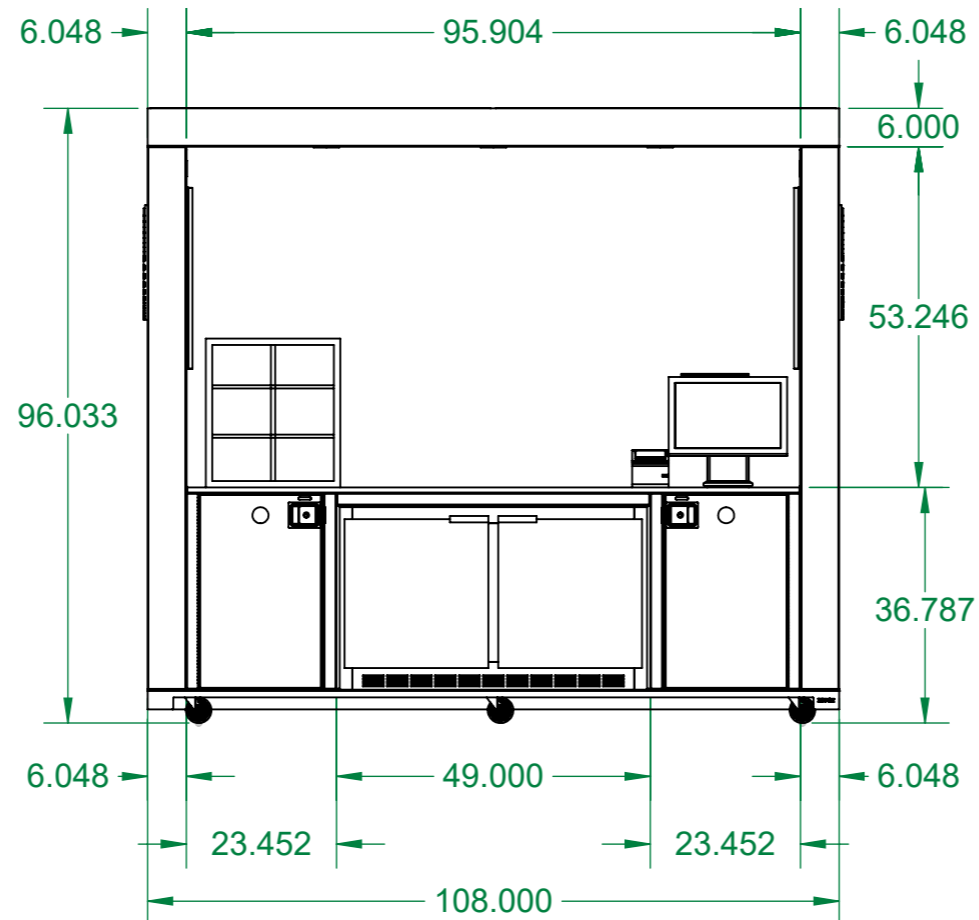

REAR VIEW

TOP VIEW

ISOMETRIC VIEW

LEFT VIEW

FRONT VIEW

RIGHT VIEW

851 Hickory Flat Hwy
Canton, GA 30115
(404) 671-9325
www.PivotCorp.com

PROPRIETARY AND CONFIDENTIAL
THE INFORMATION CONTAINED IN THIS DRAWING IS THE SOLE PROPERTY OF PIVOT LLC. ANY REPRODUCTION IN PART OR AS A WHOLE WITHOUT THE WRITTEN PERMISSION OF PIVOT LLC IS PROHIBITED. PIVOT LLC RESERVES THE RIGHT TO MAKE CHANGES IN DESIGN AND SPECIFICATION WITHOUT NOTICE.

SHOP DRAWINGS

PROJECT NAME: Standard Plus Pop-Up Store

PART DESC.: Starbucks - Standard Plus PopUp Store - POS1 Cart

DRAWING TYPE:

CUSTOMER: Starbucks

PART NO.: PVC10-SBUX-CAFE-POS1

FILENAME: PVC10-SBUX-CAFE-POS1 CLR

PREPARED BY: rlee

Date: 1/4/2023

DWG. NO. POS1

SIZE	REV	DATE LAST MODIFIED
A3	421	1/4/2023

SCALE: 1:30 SHEET 1 of 1