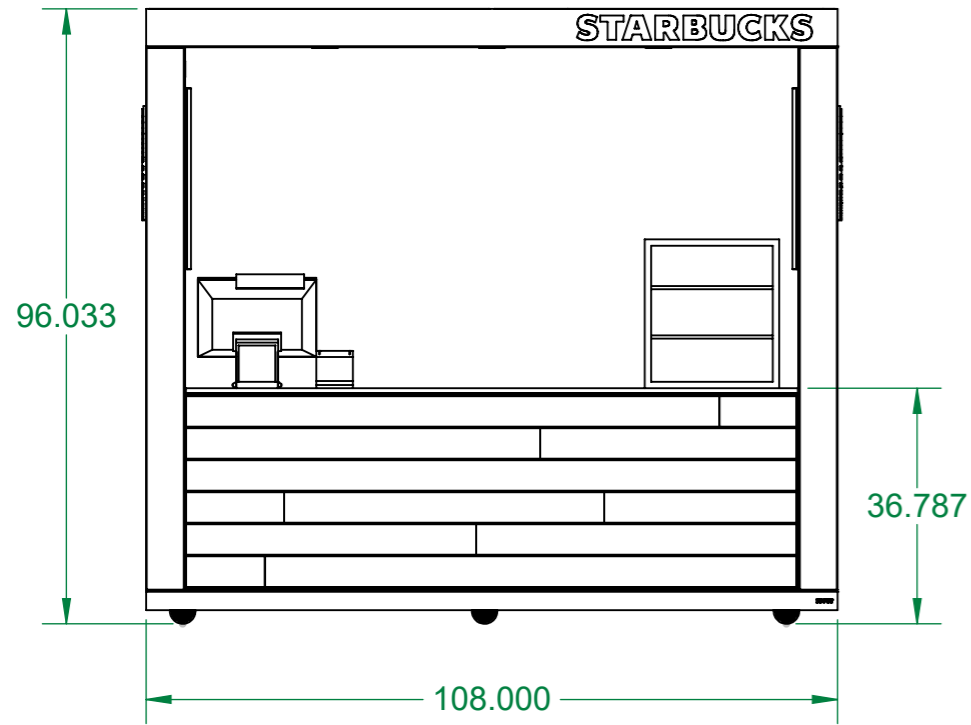

REAR VIEW

TOP VIEW

ISOMETRIC VIEW

LEFT VIEW

FRONT VIEW

RIGHT VIEW

851 Hickory Flat Hwy
Canton, GA 30115
(404) 671-9325
www.PivotCorp.com

PROPRIETARY AND CONFIDENTIAL
THE INFORMATION CONTAINED IN THIS DRAWING IS THE SOLE PROPERTY OF PIVOT LLC. ANY REPRODUCTION IN PART OR AS A WHOLE WITHOUT THE WRITTEN PERMISSION OF PIVOT LLC IS PROHIBITED. PIVOT LLC RESERVES THE RIGHT TO MAKE CHANGES IN DESIGN AND SPECIFICATION WITHOUT NOTICE.

SHOP DRAWINGS

PROJECT NAME: Standard Plus Pop-Up Store

PART DESC.: Starbucks - Standard Plus PopUp Store - POS1 Cart

DRAWING TYPE:

CUSTOMER: Starbucks

PART NO.: PVC10-SBUX-CAFE-POS1

FILENAME: PVC10-SBUX-CAFE-POS1 CLR

PREPARED BY: rlee

Date: 1/4/2023

DWG. NO. POS1

SIZE	REV	DATE LAST MODIFIED
A3	421	1/4/2023

SCALE: 1:30 SHEET 1 of 1