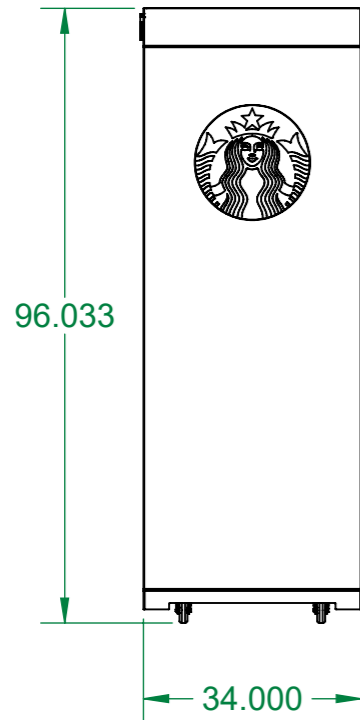

REAR VIEW

TOP VIEW

ISOMETRIC VIEW

LEFT VIEW

FRONT VIEW

RIGHT VIEW

851 Hickory Flat Hwy
Canton, GA 30115
(404) 671-9325
www.PivotCorp.com

PROPRIETARY AND CONFIDENTIAL
THE INFORMATION CONTAINED IN THIS DRAWING IS THE SOLE PROPERTY OF PIVOT LLC. ANY REPRODUCTION IN PART OR AS A WHOLE WITHOUT THE WRITTEN PERMISSION OF PIVOT LLC IS PROHIBITED. PIVOT LLC RESERVES THE RIGHT TO MAKE CHANGES IN DESIGN AND SPECIFICATION WITHOUT NOTICE.

SHOP DRAWINGS

PROJECT NAME: Standard Plus Pop-Up Store

PART DESC.: Starbucks - Standard Plus PopUp Store - POS1 Cart

DRAWING TYPE:

CUSTOMER: Starbucks

PART NO.: PVC10-SBUX-CAFE-POS1

FILENAME: PVC10-SBUX-CAFE-POS1 CLR

PREPARED BY: rlee

Date: 1/4/2023

DWG. NO. POS1

SIZE	REV	DATE LAST MODIFIED
A3	421	1/4/2023

SCALE: 1:30 SHEET 1 of 1