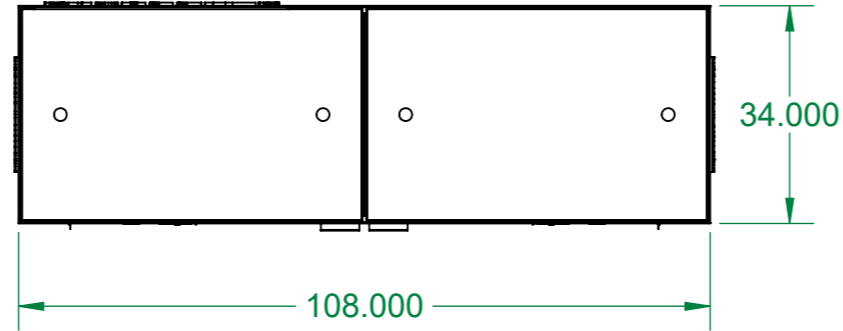

REAR VIEW

TOP VIEW

ISOMETRIC VIEW

LEFT VIEW

FRONT VIEW

RIGHT VIEW

851 Hickory Flat Hwy
Canton, GA 30115
(404) 671-9325
www.PivotCorp.com

PROPRIETARY AND CONFIDENTIAL
THE INFORMATION CONTAINED IN THIS DRAWING IS THE SOLE PROPERTY OF PIVOT LLC. ANY REPRODUCTION IN PART OR AS A WHOLE WITHOUT THE WRITTEN PERMISSION OF PIVOT LLC IS PROHIBITED. PIVOT LLC RESERVES THE RIGHT TO MAKE CHANGES IN DESIGN AND SPECIFICATION WITHOUT NOTICE.

SHOP DRAWINGS

PROJECT NAME: Standard Plus Pop-Up Store

PART DESC.: Starbucks - Standard Plus PopUp Store - POS1 Cart

DRAWING TYPE:

CUSTOMER: Starbucks

PART NO.: PVC10-SBUX-CAFE-POS1

FILENAME: PVC10-SBUX-CAFE-POS1 CLR