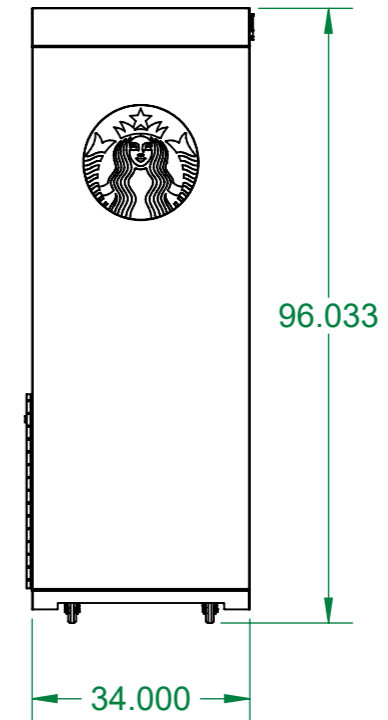

REAR VIEW

TOP VIEW

ISOMETRIC VIEW

LEFT VIEW

FRONT VIEW

RIGHT VIEW

851 Hickory Flat Hwy
Canton, GA 30115
(404) 671-9325
www.PivotCorp.com

PROPRIETARY AND CONFIDENTIAL
THE INFORMATION CONTAINED IN THIS DRAWING IS THE SOLE PROPERTY OF PIVOT LLC. ANY REPRODUCTION IN PART OR AS A WHOLE WITHOUT THE WRITTEN PERMISSION OF PIVOT LLC IS PROHIBITED. PIVOT LLC RESERVES THE RIGHT TO MAKE CHANGES IN DESIGN AND SPECIFICATION WITHOUT NOTICE.

SHOP DRAWINGS

PROJECT NAME: Standard Plus Pop-Up Store

PART DESC.: Starbucks - Standard Plus PopUp Store - POS1 Cart

DRAWING TYPE:

CUSTOMER: Starbucks

PART NO.: PVC10-SBUX-CAFE-POS1

FILENAME: PVC10-SBUX-CAFE-POS1 CLR

PREPARED BY: rlee

Date: 1/4/2023

DWG. NO. POS1

SIZE	REV	DATE LAST MODIFIED
A3	421	1/4/2023

SCALE: 1:30 SHEET 1 of 1