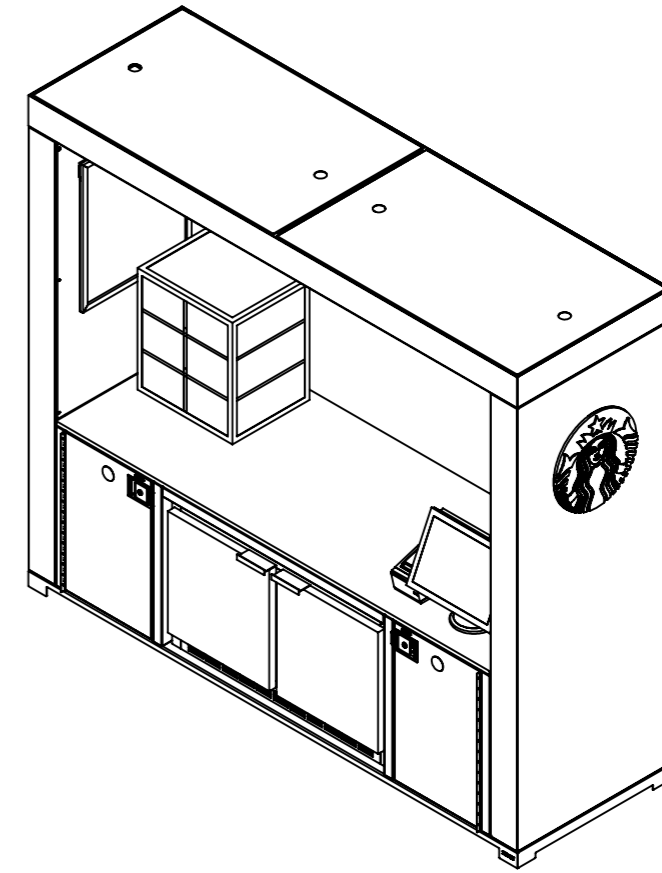

REAR VIEW

TOP VIEW

ISOMETRIC VIEW

LEFT VIEW

FRONT VIEW

RIGHT VIEW

851 Hickory Flat Hwy
Canton, GA 30115
(404) 671-9325
www.PivotCorp.com

PROPRIETARY AND CONFIDENTIAL
THE INFORMATION CONTAINED IN THIS DRAWING IS THE SOLE PROPERTY OF PIVOT LLC. ANY REPRODUCTION IN PART OR AS A WHOLE WITHOUT THE WRITTEN PERMISSION OF PIVOT LLC IS PROHIBITED. PIVOT LLC RESERVES THE RIGHT TO MAKE CHANGES IN DESIGN AND SPECIFICATION WITHOUT NOTICE.

SHOP DRAWINGS

PROJECT NAME: Standard Plus Pop-Up Store

PART DESC.: Starbucks - Standard Plus PopUp Store - POS1 Cart

DRAWING TYPE:

CUSTOMER: Starbucks

PART NO.: PVC10-SBUX-CAFE-POS1

FILENAME: PVC10-SBUX-CAFE-POS1 CLR