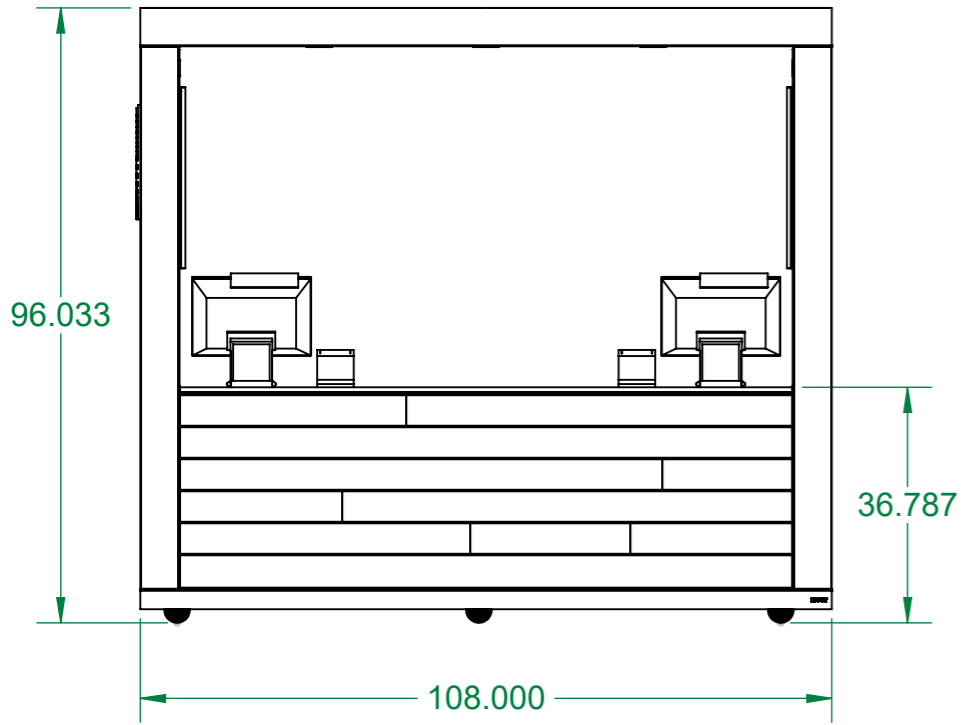

REAR VIEW

TOP VIEW

ISOMETRIC VIEW

LEFT VIEW

FRONT VIEW

RIGHT VIEW

851 Hickory Flat Hwy  
Canton, GA 30115  
(404) 671-9325  
www.PivotCorp.com

**PROPRIETARY AND CONFIDENTIAL**  
THE INFORMATION CONTAINED IN THIS DRAWING IS THE SOLE PROPERTY OF PIVOT LLC. ANY REPRODUCTION IN PART OR AS A WHOLE WITHOUT THE WRITTEN PERMISSION OF PIVOT LLC IS PROHIBITED. PIVOT LLC RESERVES THE RIGHT TO MAKE CHANGES IN DESIGN AND SPECIFICATION WITHOUT NOTICE.

SHOP DRAWINGS

PROJECT NAME: Enhanced Pop-Up Store  
PART DESC.: Starbucks - Enhanced PopUp Store - POS3 Cart

DRAWING TYPE:

CUSTOMER: Starbucks  
PART NO.: PVC10-SBUX-CAFE-POS3  
FILENAME: PVC10-SBUX-CAFE-POS3 CLR

PREPARED BY: rlee

Date: 1/4/2023

DWG. NO. POS3

SIZE	REV	DATE LAST MODIFIED
<b>A3</b>	485	1/4/2023

SCALE: 1:30 SHEET 1 of 1