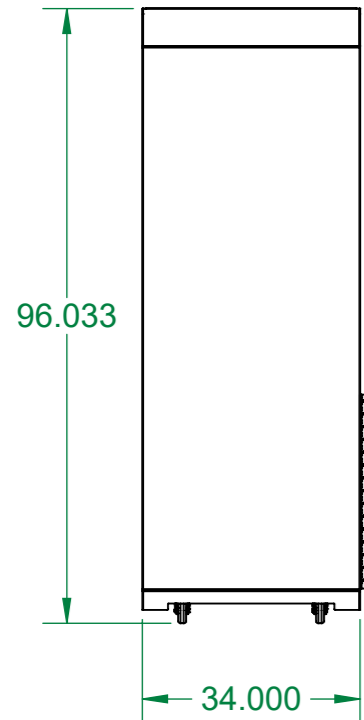

REAR VIEW

TOP VIEW

ISOMETRIC VIEW

LEFT VIEW

FRONT VIEW

RIGHT VIEW

851 Hickory Flat Hwy  
Canton, GA 30115  
(404) 671-9325  
www.PivotCorp.com

**PROPRIETARY AND CONFIDENTIAL**  
THE INFORMATION CONTAINED IN THIS DRAWING IS THE SOLE PROPERTY OF PIVOT LLC. ANY REPRODUCTION IN PART OR AS A WHOLE WITHOUT THE WRITTEN PERMISSION OF PIVOT LLC IS PROHIBITED. PIVOT LLC RESERVES THE RIGHT TO MAKE CHANGES IN DESIGN AND SPECIFICATION WITHOUT NOTICE.

SHOP DRAWINGS

PROJECT NAME: Enhanced Pop-Up Store  
PART DESC.: Starbucks - Enhanced PopUp Store - POS3 Cart

DRAWING TYPE:

CUSTOMER: Starbucks  
PART NO.: PVC10-SBUX-CAFE-POS3  
FILENAME: PVC10-SBUX-CAFE-POS3 CLR

PREPARED BY: rlee

Date: 1/4/2023

DWG. NO. POS3

SIZE	REV	DATE LAST MODIFIED
<b>A3</b>	485	1/4/2023

SCALE: 1:30 SHEET 1 of 1