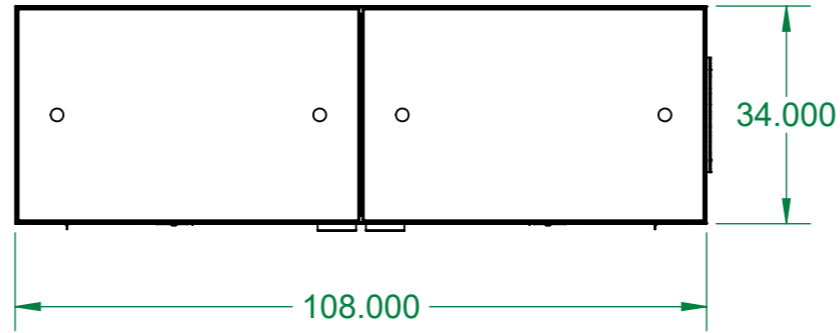

REAR VIEW

TOP VIEW

ISOMETRIC VIEW

LEFT VIEW

FRONT VIEW

RIGHT VIEW

851 Hickory Flat Hwy  
Canton, GA 30115  
(404) 671-9325  
www.PivotCorp.com

**PROPRIETARY AND CONFIDENTIAL**  
THE INFORMATION CONTAINED IN THIS DRAWING IS THE SOLE PROPERTY OF PIVOT LLC. ANY REPRODUCTION IN PART OR AS A WHOLE WITHOUT THE WRITTEN PERMISSION OF PIVOT LLC IS PROHIBITED. PIVOT LLC RESERVES THE RIGHT TO MAKE CHANGES IN DESIGN AND SPECIFICATION WITHOUT NOTICE.

SHOP DRAWINGS

PROJECT NAME: Enhanced Pop-Up Store  
PART DESC.: Starbucks - Enhanced PopUp Store - POS3 Cart

DRAWING TYPE:

CUSTOMER: Starbucks  
PART NO.: PVC10-SBUX-CAFE-POS3  
FILENAME: PVC10-SBUX-CAFE-POS3 CLR

PREPARED BY: rlee

Date: 1/4/2023

DWG. NO. POS3

SIZE	REV	DATE LAST MODIFIED
<b>A3</b>	485	1/4/2023

SCALE: 1:30 SHEET 1 of 1