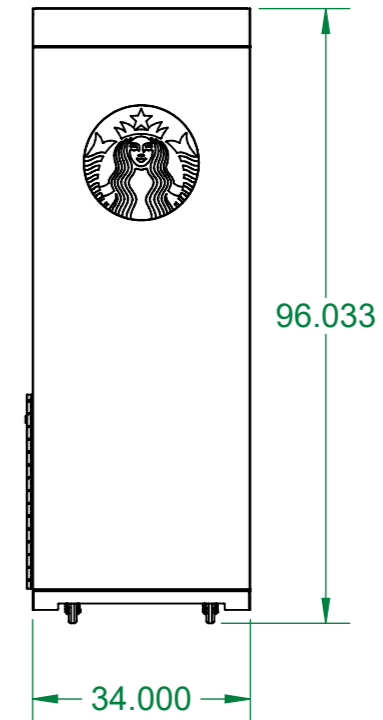

REAR VIEW

TOP VIEW

ISOMETRIC VIEW

LEFT VIEW

FRONT VIEW

RIGHT VIEW

851 Hickory Flat Hwy  
Canton, GA 30115  
(404) 671-9325  
www.PivotCorp.com

**PROPRIETARY AND CONFIDENTIAL**  
THE INFORMATION CONTAINED IN THIS DRAWING IS THE SOLE PROPERTY OF PIVOT LLC. ANY REPRODUCTION IN PART OR AS A WHOLE WITHOUT THE WRITTEN PERMISSION OF PIVOT LLC IS PROHIBITED. PIVOT LLC RESERVES THE RIGHT TO MAKE CHANGES IN DESIGN AND SPECIFICATION WITHOUT NOTICE.

SHOP DRAWINGS

PROJECT NAME: Enhanced Pop-Up Store  
PART DESC.: Starbucks - Enhanced PopUp Store - POS3 Cart

DRAWING TYPE:

CUSTOMER: Starbucks  
PART NO.: PVC10-SBUX-CAFE-POS3  
FILENAME: PVC10-SBUX-CAFE-POS3 CLR

PREPARED BY: rlee

Date: 1/4/2023

DWG. NO. POS3

SIZE	REV	DATE LAST MODIFIED
<b>A3</b>	485	1/4/2023

SCALE: 1:30 SHEET 1 of 1