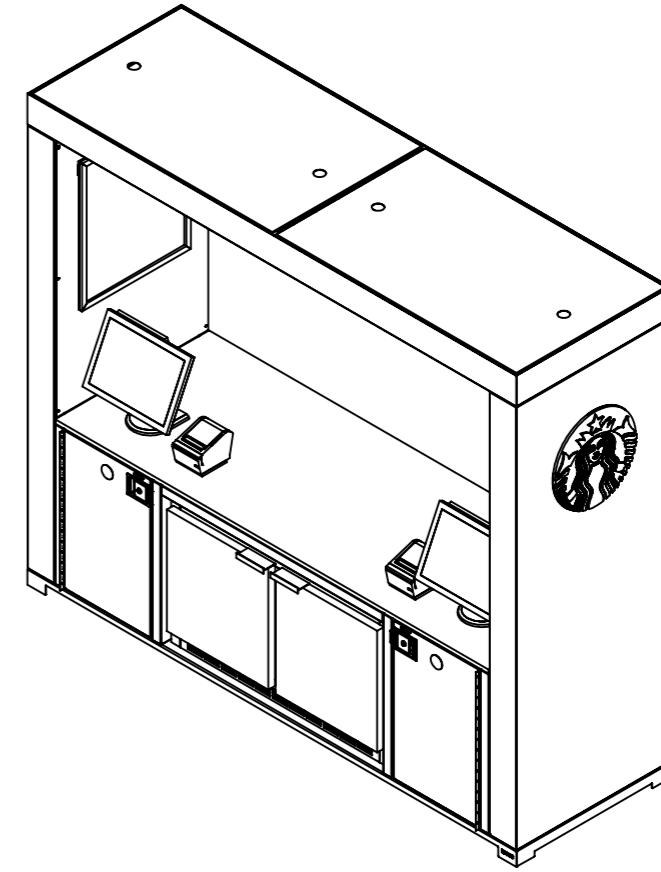

REAR VIEW

TOP VIEW

ISOMETRIC VIEW

LEFT VIEW

FRONT VIEW

RIGHT VIEW

851 Hickory Flat Hwy  
Canton, GA 30115  
(404) 671-9325  
www.PivotCorp.com

**PROPRIETARY AND CONFIDENTIAL**  
THE INFORMATION CONTAINED IN THIS DRAWING IS THE SOLE PROPERTY OF PIVOT LLC. ANY REPRODUCTION IN PART OR AS A WHOLE WITHOUT THE WRITTEN PERMISSION OF PIVOT LLC IS PROHIBITED. PIVOT LLC RESERVES THE RIGHT TO MAKE CHANGES IN DESIGN AND SPECIFICATION WITHOUT NOTICE.

SHOP DRAWINGS

PROJECT NAME: Enhanced Pop-Up Store  
PART DESC.: Starbucks - Enhanced PopUp Store - POS3 Cart

DRAWING TYPE:

CUSTOMER: Starbucks  
PART NO.: PVC10-SBUX-CAFE-POS3  
FILENAME: PVC10-SBUX-CAFE-POS3 CLR