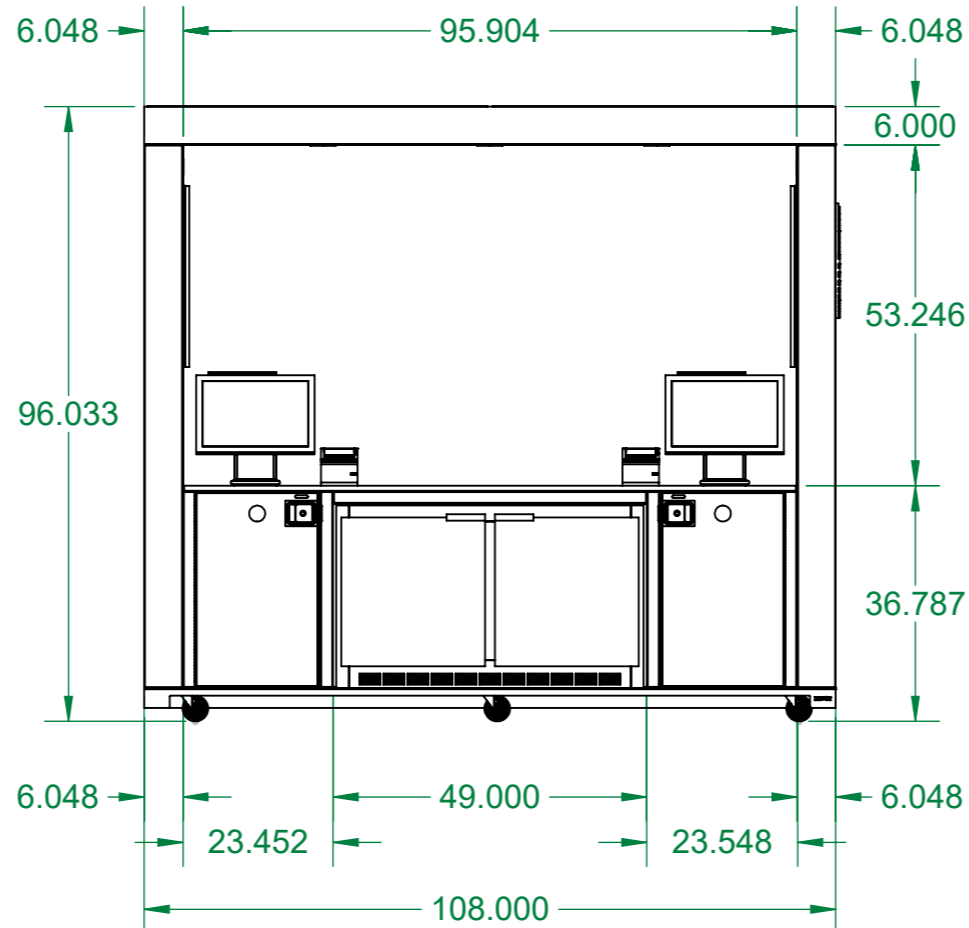

REAR VIEW

TOP VIEW

ISOMETRIC VIEW

LEFT VIEW

FRONT VIEW

RIGHT VIEW

851 Hickory Flat Hwy  
Canton, GA 30115  
(404) 671-9325  
www.PivotCorp.com

**PROPRIETARY AND CONFIDENTIAL**  
THE INFORMATION CONTAINED IN THIS DRAWING IS THE SOLE PROPERTY OF PIVOT LLC. ANY REPRODUCTION IN PART OR AS A WHOLE WITHOUT THE WRITTEN PERMISSION OF PIVOT LLC IS PROHIBITED. PIVOT LLC RESERVES THE RIGHT TO MAKE CHANGES IN DESIGN AND SPECIFICATION WITHOUT NOTICE.

SHOP DRAWINGS

PROJECT NAME: Enhanced Pop-Up Store  
PART DESC.: Starbucks - Enhanced PopUp Store - POS3 Cart

DRAWING TYPE:

CUSTOMER: Starbucks  
PART NO.: PVC10-SBUX-CAFE-POS3  
FILENAME: PVC10-SBUX-CAFE-POS3 CLR

PREPARED BY: rlee

Date: 1/4/2023

DWG. NO. POS3

SIZE	REV	DATE LAST MODIFIED
<b>A3</b>	485	1/4/2023

SCALE: 1:30 SHEET 1 of 1