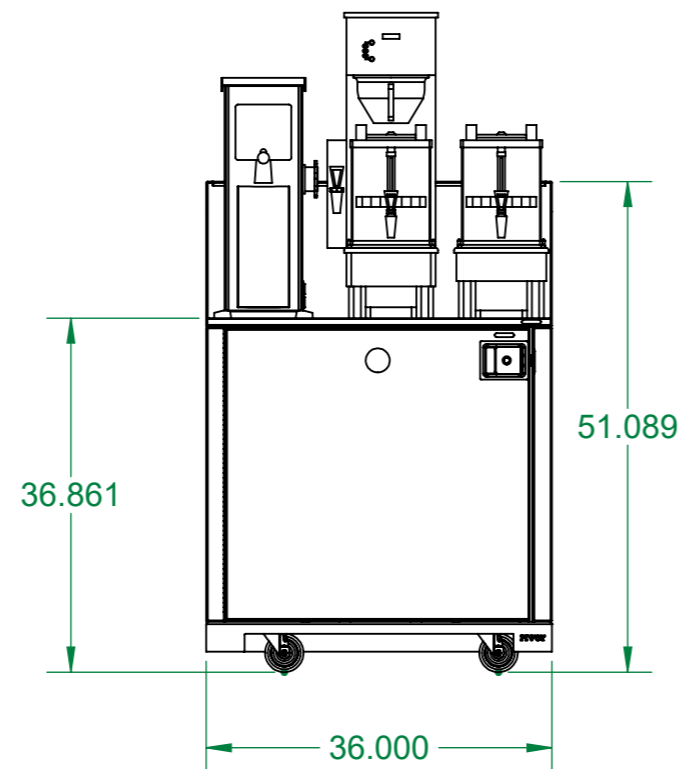

REAR VIEW

TOP VIEW

DIMETRIC VIEW

LEFT VIEW

FRONT VIEW

RIGHT VIEW

SHOP DRAWINGS

PROJECT NAME: Standard Plus Pop-Up Store

PART DESC.: Starbucks - Standard Plus PopUp Store - SCB1 Cart

DRAWING TYPE:

CUSTOMER: Starbucks

PART NO.: PVC10-SBUX-CAFE-SCB1

FILENAME: PVC10-SBUX-CAFE-SCB1 CLR

PREPARED BY: rlee

Date: 1/4/2023

DWG. NO.
SCB1

SIZE	REV	DATE LAST MODIFIED
A3	248	1/4/2023

SCALE: 1:20 **SHEET** 1 of 1