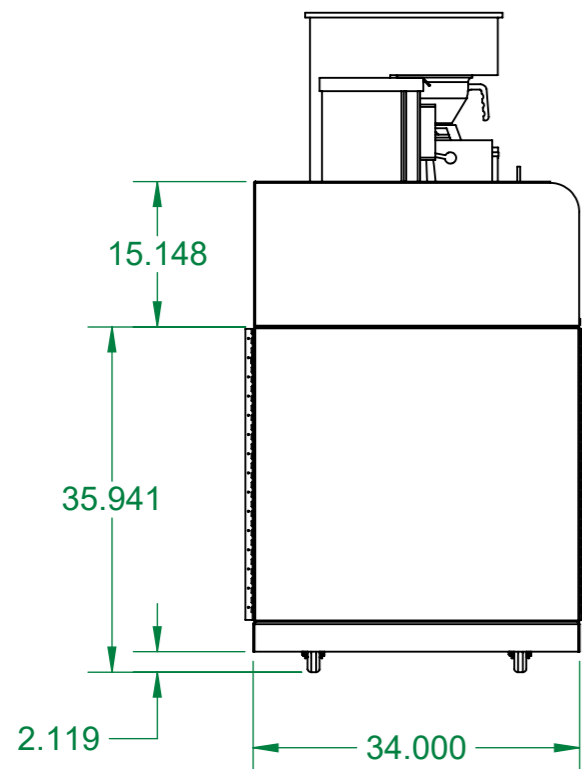

REAR VIEW

TOP VIEW

DIMETRIC VIEW

LEFT VIEW

FRONT VIEW

RIGHT VIEW

SHOP DRAWINGS

PROJECT NAME: Standard Plus Pop-Up Store

PART DESC.: Starbucks - Standard Plus PopUp Store - SCB1 Cart

DRAWING TYPE:

CUSTOMER: Starbucks

PART NO.: PVC10-SBUX-CAFE-SCB1

FILENAME: PVC10-SBUX-CAFE-SCB1 CLR

PREPARED BY: rlee

Date: 1/4/2023

DWG. NO.
SCB1

SIZE	REV	DATE LAST MODIFIED
A3	248	1/4/2023

SCALE: 1:20 **SHEET** 1 of 1