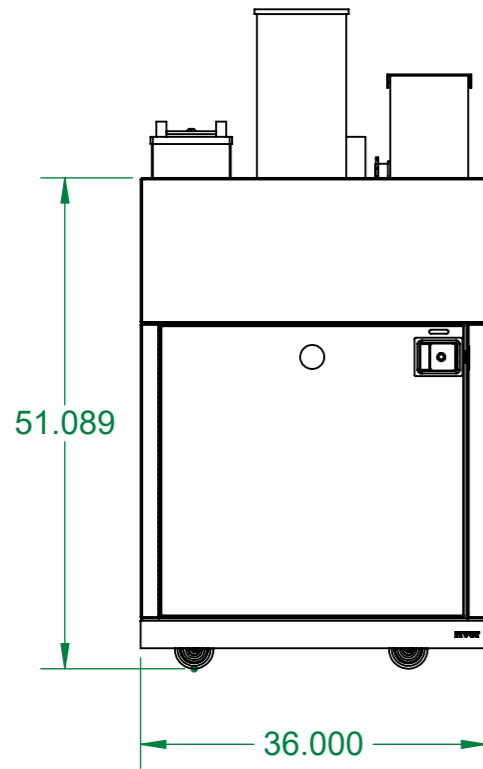

REAR VIEW

TOP VIEW

DIMETRIC VIEW

LEFT VIEW

FRONT VIEW

RIGHT VIEW

SHOP DRAWINGS

PROJECT NAME: Standard Plus Pop-Up Store

PART DESC.: Starbucks - Standard Plus PopUp Store - SCB1 Cart

DRAWING TYPE:

CUSTOMER: Starbucks

PART NO.: PVC10-SBUX-CAFE-SCB1

FILENAME: PVC10-SBUX-CAFE-SCB1 CLR

PREPARED BY: rlee

Date: 1/4/2023

DWG. NO.
SCB1

SIZE	REV	DATE LAST MODIFIED
A3	248	1/4/2023

SCALE: 1:20 **SHEET** 1 of 1