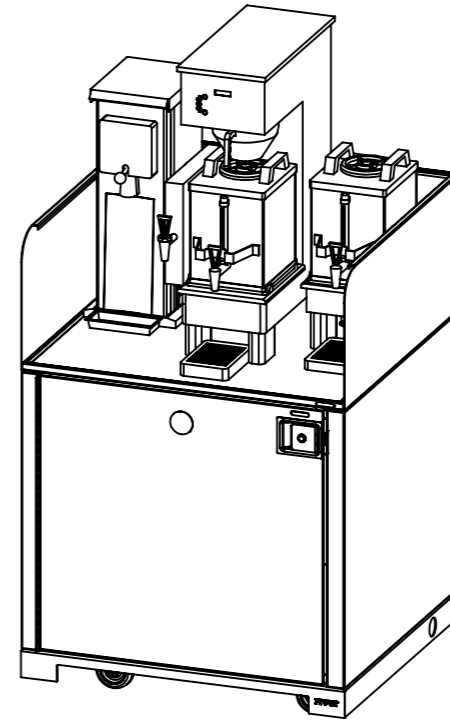

REAR VIEW

TOP VIEW

DIMETRIC VIEW

LEFT VIEW

FRONT VIEW

RIGHT VIEW

SHOP DRAWINGS

PROJECT NAME: Standard Plus Pop-Up Store

PART DESC.: Starbucks - Standard Plus PopUp Store - SCB1 Cart

DRAWING TYPE:

CUSTOMER: Starbucks

PART NO.: PVC10-SBUX-CAFE-SCB1

FILENAME: PVC10-SBUX-CAFE-SCB1 CLR

PREPARED BY: rlee

Date: 1/4/2023

DWG. NO.
SCB1

SIZE	REV	DATE LAST MODIFIED
A3	248	1/4/2023

SCALE: 1:20 **SHEET** 1 of 1