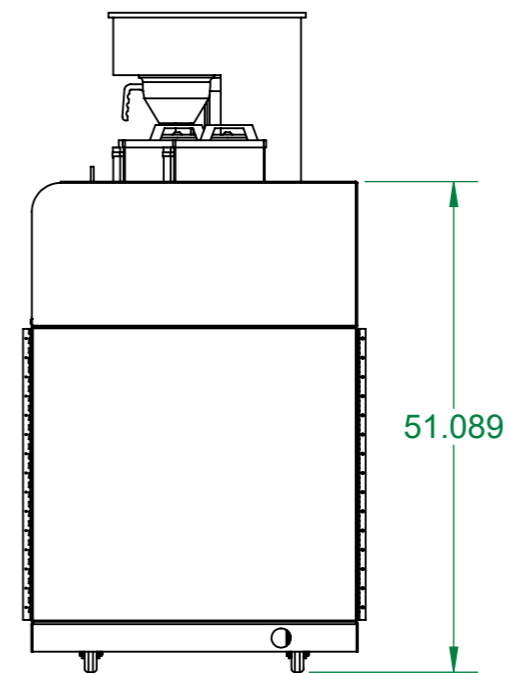

REAR VIEW

TOP VIEW

DIMETRIC VIEW

LEFT VIEW

FRONT VIEW

RIGHT VIEW

SHOP DRAWINGS

PROJECT NAME: Standard Plus Pop-Up Store

PART DESC.: Starbucks - Standard Plus PopUp Store - SCB1 Cart

DRAWING TYPE:

CUSTOMER: Starbucks

PART NO.: PVC10-SBUX-CAFE-SCB1

FILENAME: PVC10-SBUX-CAFE-SCB1 CLR

PREPARED BY: rlee

Date: 1/4/2023

DWG. NO.
SCB1

SIZE	REV	DATE LAST MODIFIED
A3	248	1/4/2023

SCALE: 1:20 **SHEET** 1 of 1