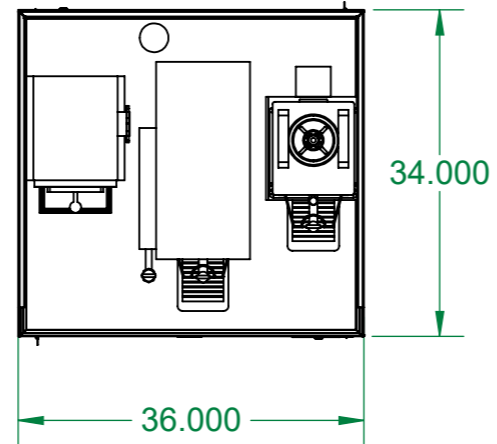

REAR VIEW

TOP VIEW

DIMETRIC VIEW

LEFT VIEW

FRONT VIEW

RIGHT VIEW

SHOP DRAWINGS

PROJECT NAME: Standard Plus Pop-Up Store

PART DESC.: Starbucks - Standard Plus PopUp Store - SCB1 Cart

DRAWING TYPE:

CUSTOMER: Starbucks

PART NO.: PVC10-SBUX-CAFE-SCB1

FILENAME: PVC10-SBUX-CAFE-SCB1 CLR

PREPARED BY: rlee

Date: 1/4/2023

DWG. NO.
SCB1

SIZE	REV	DATE LAST MODIFIED
A3	248	1/4/2023

SCALE: 1:20 **SHEET** 1 of 1