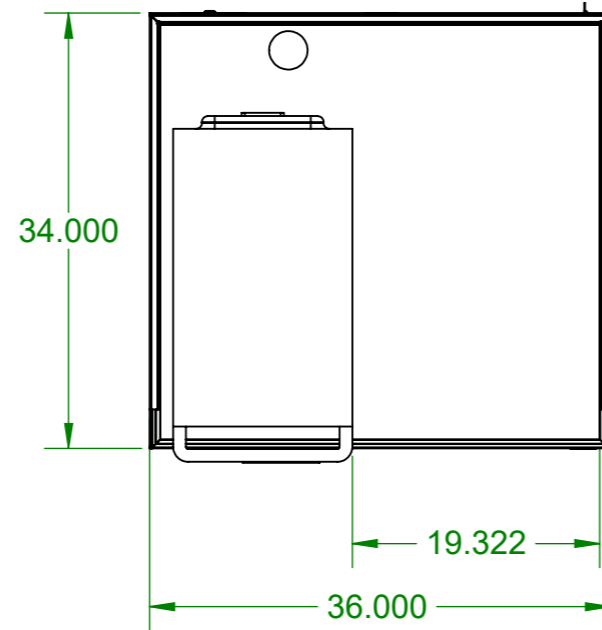

REAR VIEW

TOP VIEW

DIMETRIC VIEW

LEFT VIEW

FRONT VIEW

RIGHT VIEW

SHOP DRAWINGS

PROJECT NAME: Standard Plus Pop-Up Store

SIZE	REV	DATE LAST MODIFIED
A3	325	1/4/2023

SCALE: 1:15 **SHEET** 1 of 1