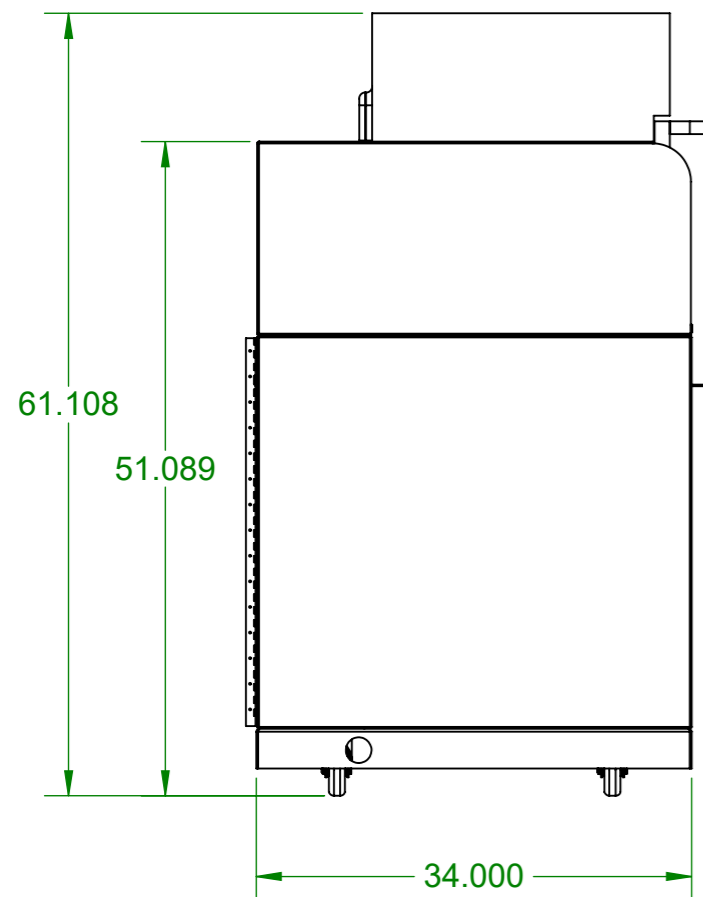

REAR VIEW

TOP VIEW

DIMETRIC VIEW

LEFT VIEW

FRONT VIEW

RIGHT VIEW

SHOP DRAWINGS

PROJECT NAME: Standard Plus Pop-Up Store

PART DESC.: Starbucks - Standard Plus PopUp Store - SCW1 Cart

DRAWING TYPE:

CUSTOMER: Starbucks

PART NO.: PVC10-SBUX-CAFE-SCW1

FILENAME: PVC10-SBUX-CAFE-SCW1 CLR

PREPARED BY: rlee

Date: 1/4/2023

DWG. NO.
SCW1

SIZE	REV	DATE LAST MODIFIED
A3	325	1/4/2023

SCALE: 1:15 **SHEET** 1 of 1