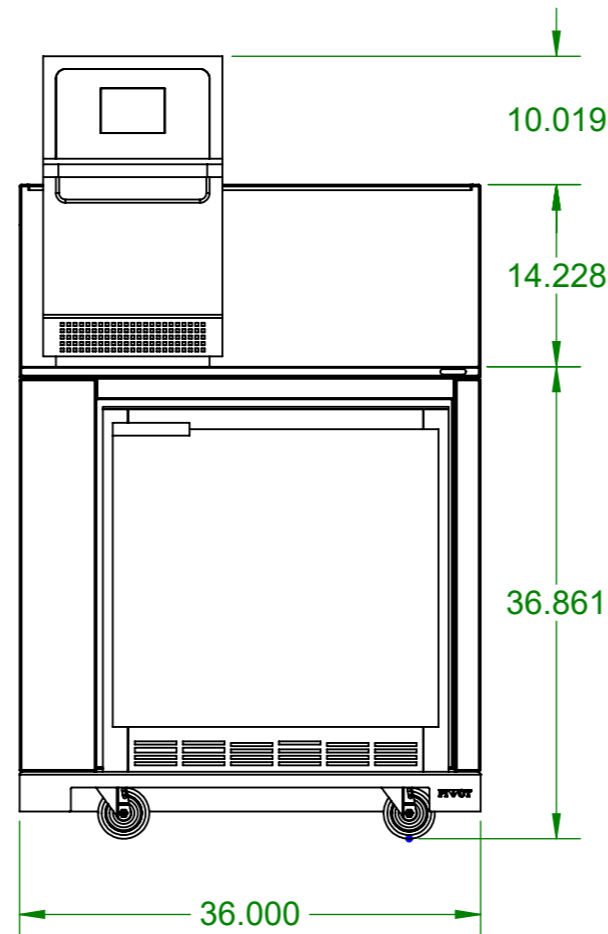

REAR VIEW

TOP VIEW

DIMETRIC VIEW

LEFT VIEW

FRONT VIEW

RIGHT VIEW

SHOP DRAWINGS

PROJECT NAME: Standard Plus Pop-Up Store

PART DESC.: Starbucks - Standard Plus PopUp Store - SCW1 Cart

DRAWING TYPE:

CUSTOMER: Starbucks

PART NO.: PVC10-SBUX-CAFE-SCW1

FILENAME: PVC10-SBUX-CAFE-SCW1 CLR

PREPARED BY: rlee

Date: 1/4/2023

DWG. NO.
SCW1

SIZE	REV	DATE LAST MODIFIED
A3	325	1/4/2023

SCALE: 1:15 **SHEET** 1 of 1