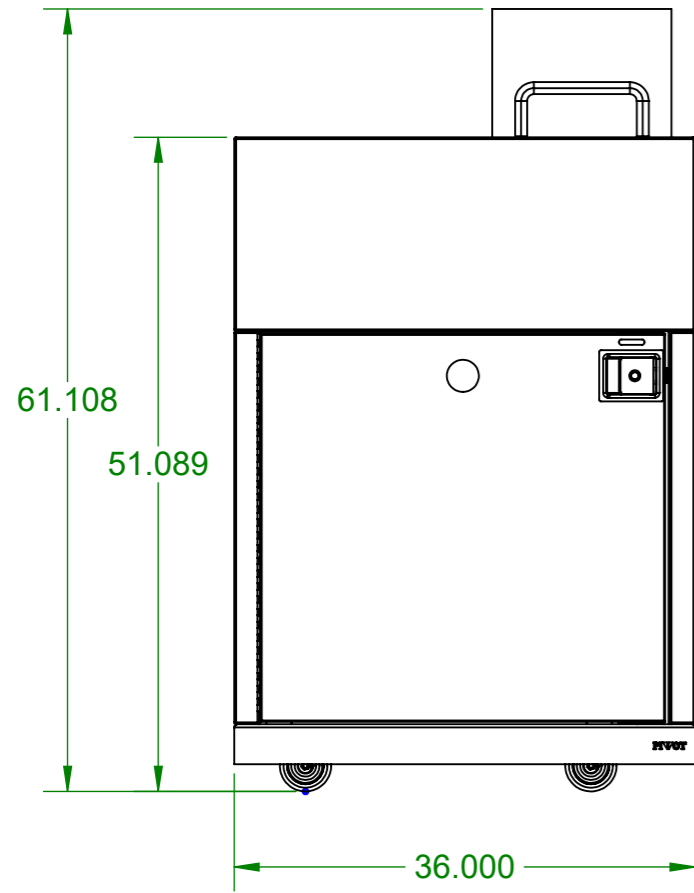

REAR VIEW

TOP VIEW

DIMETRIC VIEW

LEFT VIEW

FRONT VIEW

RIGHT VIEW

SHOP DRAWINGS

PROJECT NAME: Standard Plus Pop-Up Store

PART DESC.: Starbucks - Standard Plus PopUp Store - SCW1 Cart

DRAWING TYPE:

CUSTOMER: Starbucks

PART NO.: PVC10-SBUX-CAFE-SCW1

FILENAME: PVC10-SBUX-CAFE-SCW1 CLR

PREPARED BY: rlee

Date: 1/4/2023

DWG. NO.
SCW1

SIZE	REV	DATE LAST MODIFIED
A3	325	1/4/2023

SCALE: 1:15 **SHEET** 1 of 1