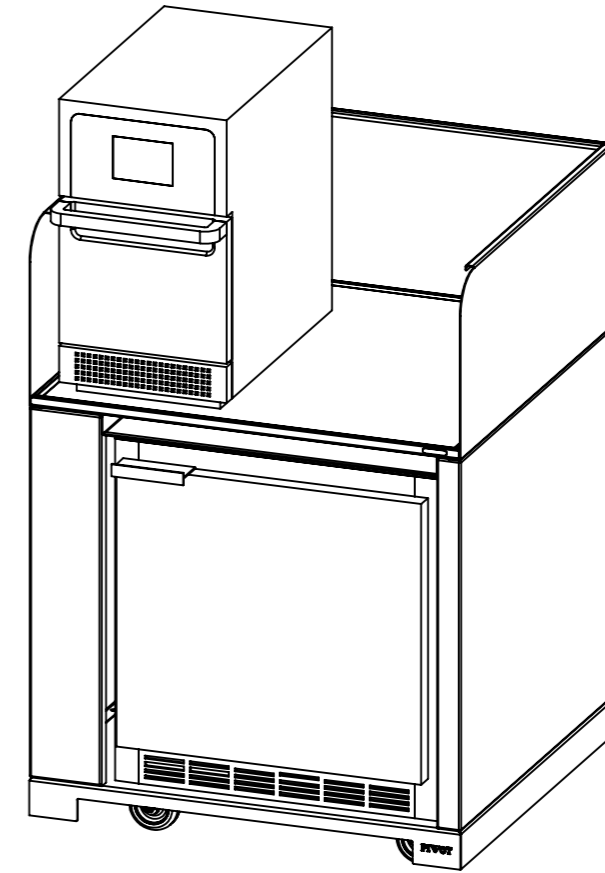

REAR VIEW

TOP VIEW

DIMETRIC VIEW

LEFT VIEW

FRONT VIEW

RIGHT VIEW

SHOP DRAWINGS

PROJECT NAME: Standard Plus Pop-Up Store

PART DESC.: Starbucks - Standard Plus PopUp Store - SCW1 Cart

DRAWING TYPE:

CUSTOMER: Starbucks

PART NO.: PVC10-SBUX-CAFE-SCW1

FILENAME: PVC10-SBUX-CAFE-SCW1 CLR

PREPARED BY: rlee

Date: 1/4/2023

DWG. NO.
SCW1