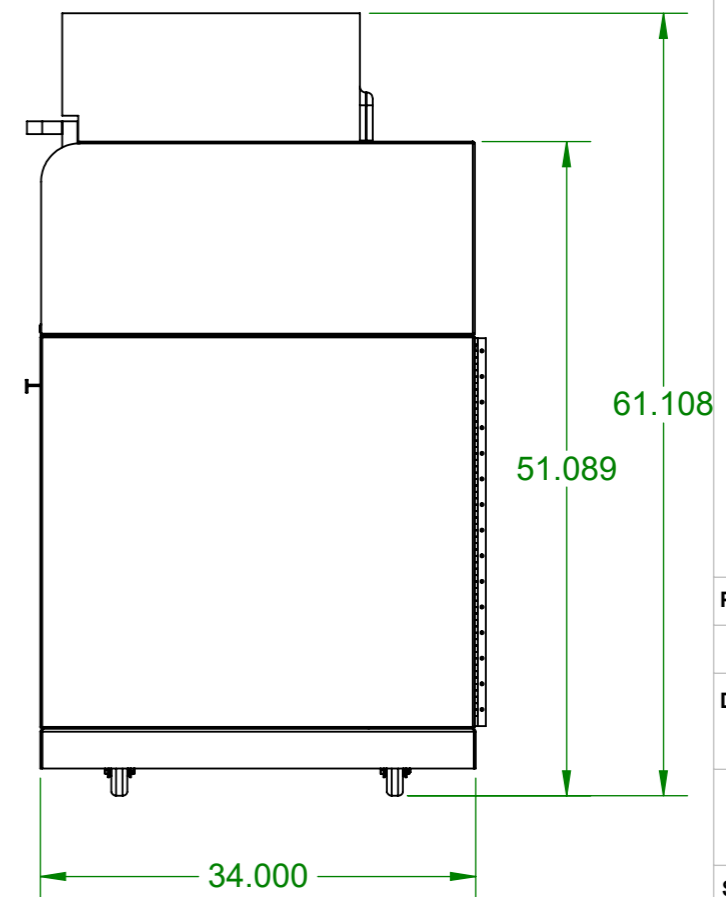

REAR VIEW

TOP VIEW

DIMETRIC VIEW

LEFT VIEW

FRONT VIEW

RIGHT VIEW

SHOP DRAWINGS

PROJECT NAME: Standard Plus Pop-Up Store

PART DESC.: Starbucks - Standard Plus PopUp Store - SCW1 Cart

DRAWING TYPE:

CUSTOMER: Starbucks

PART NO.: PVC10-SBUX-CAFE-SCW1

FILENAME: PVC10-SBUX-CAFE-SCW1 CLR

PREPARED BY: rlee

Date: 1/4/2023

DWG. NO.
SCW1

SIZE	REV	DATE LAST MODIFIED
A3	325	1/4/2023

SCALE: 1:15 **SHEET** 1 of 1